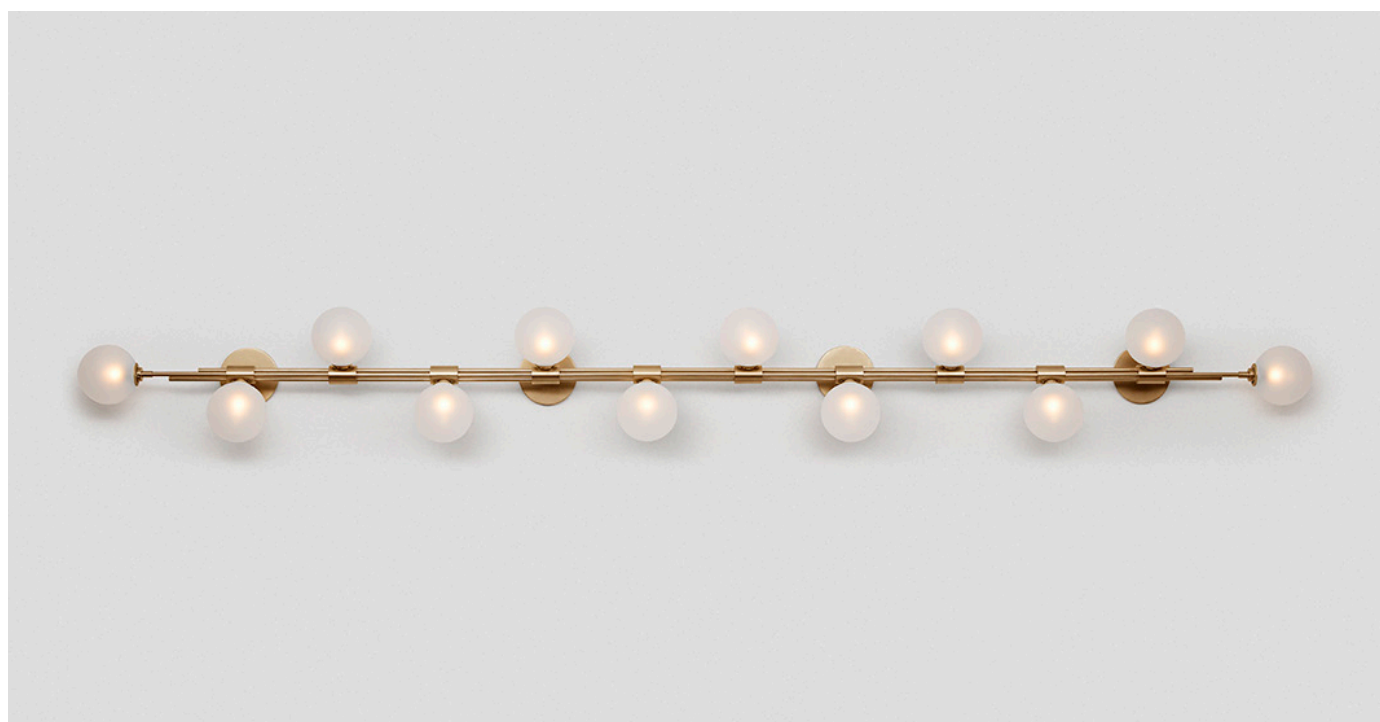

TRILOGY COLLECTION
HORIZONTAL WALL SCONCE

SPECIFICATION SHEET
AUSTRALIA / INTERNATIONAL

TR_HWS_AU_21V1

ABOUT TRILOGY

Trilogy collection exemplifies contemporary sophistication of yesteryear drawing from art deco imaginings with staggered rods, jewel like cuff detailing and mouth-blown orbs.

Showcasing deceptively sophisticated engineering, a hallmark of Articolo's growing body of work, the breath-taking Trilogy marries finely crafted metalwork with the superb beauty of artisan glass.

LEAD TIME

6 - 8 weeks

LIGHT SOURCE

12 x 12V G4 2W LED bipin
2700K warm white
2400 total lumen output
Dimmable (upon request)
Lamps included

INSTALLATION

Supplied with external drivers

CUSTOMISATION

Customisation of ball positions available

FITTING OPTIONS

6 ball
9 ball
12 ball

SHADE COLOURS

Frosted White
Tea
Frosted Tea
Sea Blue
Frosted Sea Blue
Sea Green
Frosted Sea Green
Drunken Emerald
White Spoti
Black Spoti
Scandi