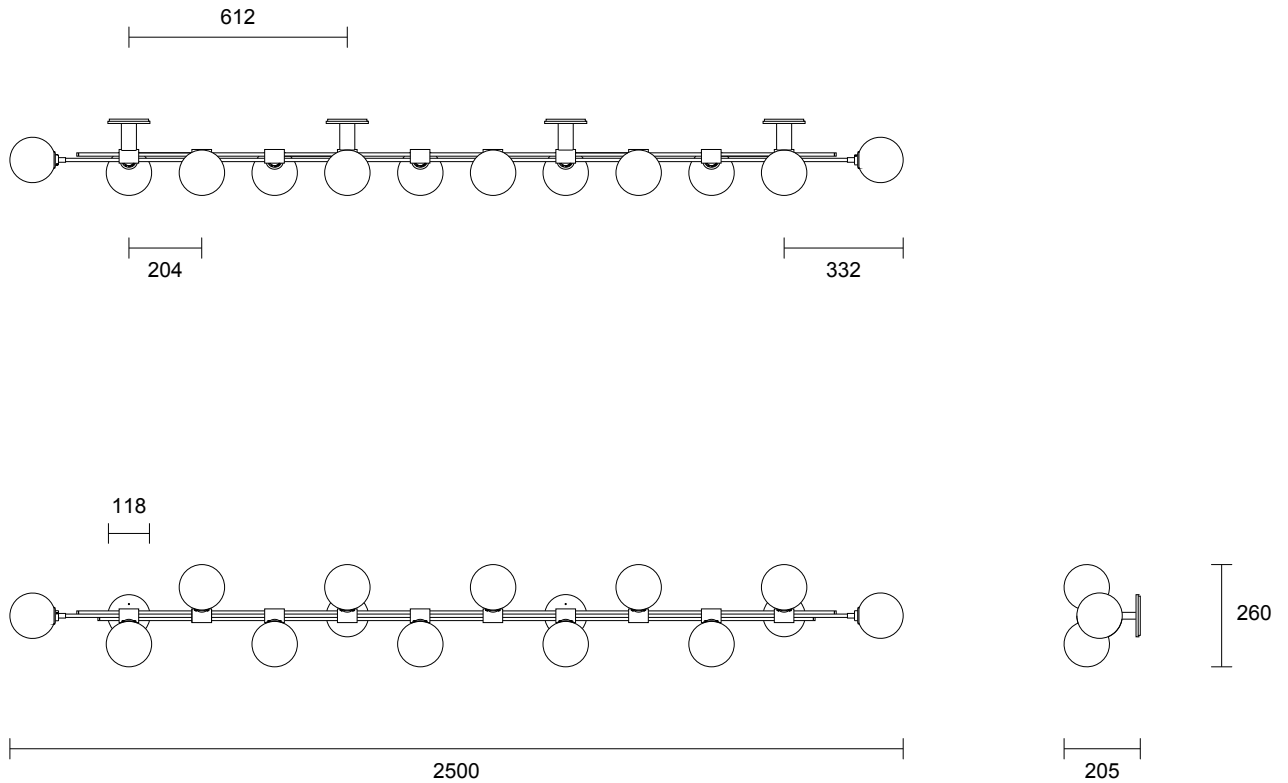

TRILOGY COLLECTION
HORIZONTAL WALL SCONCE

SPECIFICATION SHEET
AUSTRALIA / INTERNATIONAL

TR_HWS_AU_21V1

ABOUT TRILOGY

Trilogy collection exemplifies contemporary sophistication of yesteryear drawing from art deco imaginings with staggered rods, jewel like cuff detailing and mouth-blown orbs.

6 - 8 weeks

LIGHT SOURCE

12 x 12V G4 2W LED bipin
2700K warm white
2400 total lumen output
Dimmable (upon request)
Lamps included

INSTALLATION

Supplied with external drivers

CUSTOMISATION

Customisation of ball positions available

WEIGHT

26kg

CERTIFICATION

CE/AU

WARRANTY

3 years

FITTING FINISHES

Brass
Mid Bronze
Satin Nickel
Black Electroplate

FITTING OPTIONS

6 ball
9 ball
12 ball

SHADE COLOURS

Frosted White
Tea
Frosted Tea
Sea Blue
Frosted Sea Blue
Sea Green
Frosted Sea Green
Drunken Emerald
White Spoti
Black Spoti
Scandi