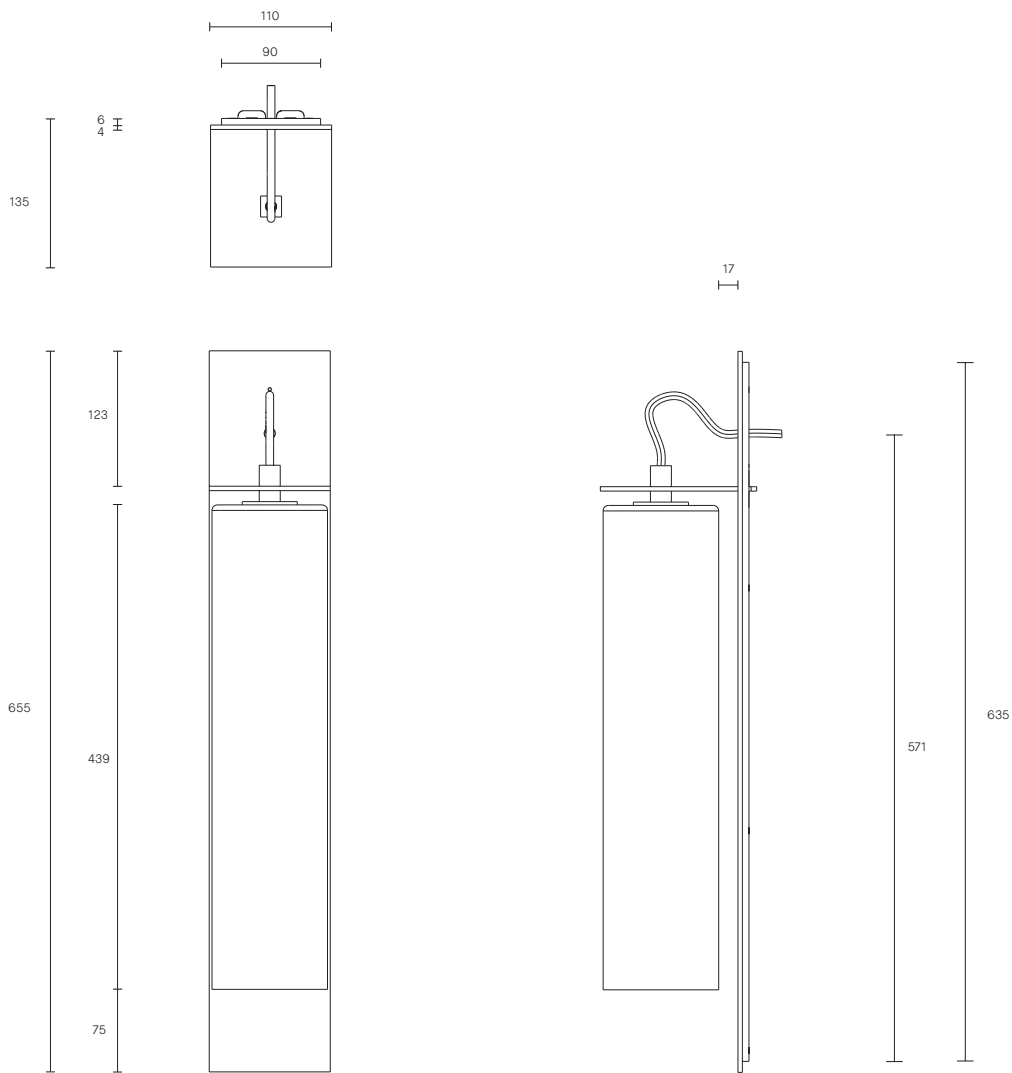

ECLIPSE COLLECTION

TALL WALL SCONCE

SPECIFICATION SHEET

AUSTRALIA / INTERNATIONAL

EC_TWS_S_AU_20V2

ABOUT ECLIPSE

Handsome and sophisticated, the Eclipse collection subtly explores the beauty of mouthblown glass. Through its understated form, the elongated shape of the Eclipse draws the eye to the textural contrast of the acid etch detailing on the mouthblown glass.

LEAD TIME

6 - 8 weeks

LIGHT SOURCE

240V E14 Fancy Round 4W LED
2700K warm white
400 lumens
Dimmable
Globe included

WEIGHT

7kg

CERTIFICATION

CE/AU