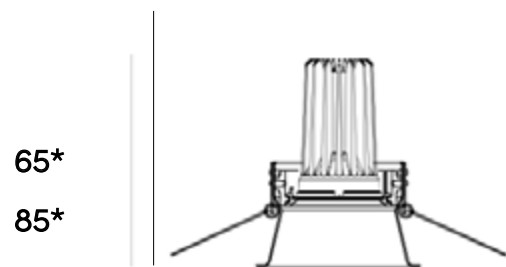

Colour temperature

2700k | 3000k | 4000k

Beam angle

24° | 40° | 60°

Tilt 20°

Accessories

Honeycomb louvre
 Frosted lens

Finish

White | Black

Mounting / IP Rating

Recessed / IP20

Dimensions

93mm Ø x *65 mm H (12W/16W)
 93mm Ø x **85 mm H (20W)
 Cut-Out 80mm Ø

93