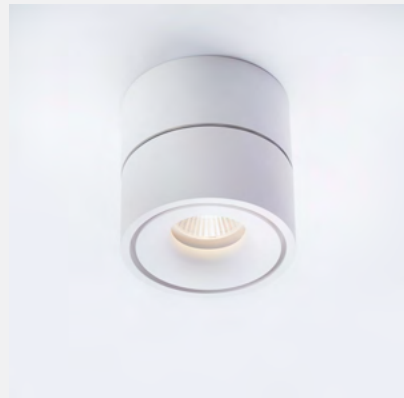

Snap

Power	10W
Colour Temp	3000°K
Beam Angle	38°
Output	860lm
Finish	White / Black
Control	Phase DIM - TE
Dimensions	100mm x 50mm
IP Rating	20
Voltage	240V

Snap 10W 3000K Black IP20 Surface Mount Phase Dim

Snap 10W 3000K White IP20 Surface Mount Phase Dim

Snap 10W 3000K Black IP20 Track Mount Phase Dim

Snap 10W 3000K White IP20 Track Mount Phase Dim