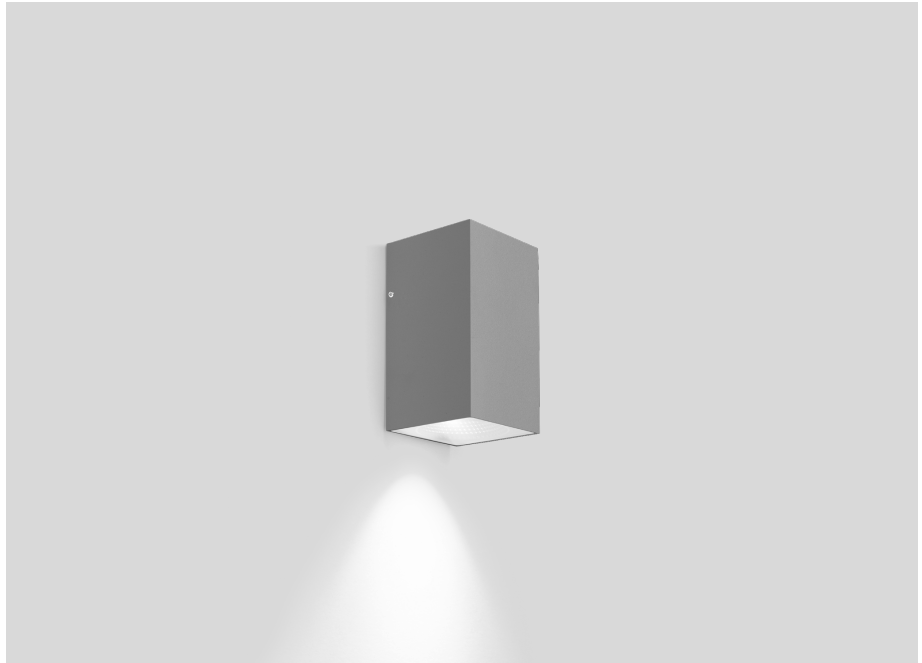

WEVER & DUCRÉ
LIGHTING

TRAIN OUTDOOR 1.0

719868D5

Project
Type
Notes
Quantity
Date

GENERAL

Wall
 Surface
 Dark Grey Texture
 IP65
 Exterior
 405 lm

LED

3000 K
 CRI 90
 L70 / 50000 h
 3-step binning

OPTICAL

Beam angle 38°

PHYSICAL

Length 50 mm
 Width 50 mm
 Height 85 mm
 0.24 kg

ELECTRICAL

phase-cut dim
 220 - 240 V
 Total connected power 5.9 W
 PC1
 Safety distance 0.3 m

IP65

LIGHT DISTRIBUTION

WEVER & DUCRÉ
LIGHTING

TRAIN OUTDOOR 1.0

719868D5

CONE DIAGRAM

38°

h (m)	E0° (lx)	ø (m)
1	836	0.69
2	209	1.38
3	92	2.06
4	52	2.75
5	33	3.44