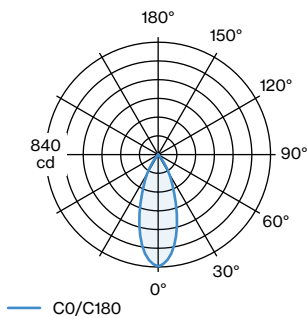

OPTICAL

Beam angle 38°

PHYSICAL

Length 50 mm
 Width 50 mm
 Height 85 mm
 0.24 kg

ELECTRICAL

phase-cut dim
 220 - 240 V
 Total connected power 5.9 W
 PC1
 Safety distance 0.3 m

IP65

LIGHT DISTRIBUTION

WEVER & DUCRÉ
LIGHTING

TRAIN OUTDOOR 1.0

719868D5

CONE DIAGRAM

38°

h (m)	E0° (lx)	ø (m)
1	836	0.69
2	209	1.38
3	92	2.06
4	52	2.75
5	33	3.44