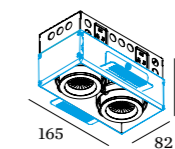

2.0 LED

2xLED 5/7W | 350-500mA | 13Vf
COB 3-step | excl. power supply
aluminium | stainless steel

0.78kg IP20 0.3° P A 36°

98x180 35°/35° 25°/25° 120 10-25

3000K | >80 CRI | 2x350-465lm

	CODE
	128561W4
	128561E4
	128561B4

ALWAYS USE

	CODE
plasterkit	90017108
power supply	
	CODE
350mA | 6W	90213202
500mA | 10W	90214403

more power supplies on page 468