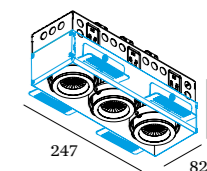

3.0 LED

3xLED 5/7W | 350-500mA | 13Vf
COB 3-step | excl. power supply
aluminium | steel powder coated

1.17kg IP20 0.3° P A 36°

98x262 35°/35° 25°/25° 120 10-25

3000K | >80 CRI | 3x350-465lm

	CODE
	128661W4
	128661E4
	128661B4

ALWAYS USE

	CODE
plasterkit	90017109
power supply	
	CODE
350mA | 6W	90213202
500mA | 10W	90214403

more power supplies on page 468