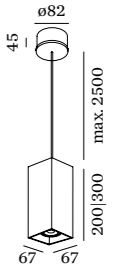

BOX

CEILING SUSPENDED

2.0 | 3.0 PAR16

PAR16 max.35W | GU10
220-240VAC | 50-60Hz
aluminium powder coated
brushed

0.62 | 0.79kg | IP20 | 0.9-1

2.0

200mm

	CODE
	207120W0
	207120L0
	207120P0
	207120B0

3.0

300mm

	CODE
	207220W0
	207220L0
	207220P0
	207220B0

OPTIONAL

PAR16 LED GU10 6W
phase-cut dim

	CODE
2700K	901228W2
3000K	901228W4
1800-2850K	901229S9

more lamps and specs on page 471