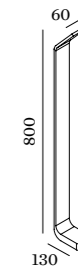

PACE

EXTERIOR FLOOR SURFACE

4.0

LED 8W | 220-240VAC | 50-60Hz
COB 2-step | incl. PS | phase-cut dim
aluminium powder coated

1.00kg IP65 0.3m

3000K | >80 CRI | 480lm

	CODE
	723174W4
	723174D4

OPTIONAL

	CODE
ground spike	90013102

6.0

LED 8W | 220-240VAC | 50-60Hz
COB 2-step | incl. PS | phase-cut dim
aluminium powder coated

1.33kg IP65 0.3m

3000K | >80 CRI | 480lm

	CODE
	723274W4
	723274D4

OPTIONAL

	CODE
ground spike	90013102

8.0

LED 8W | 220-240VAC | 50-60Hz
COB 2-step | incl. PS | phase-cut dim
aluminium powder coated

1.61kg IP65 0.3m

3000K | >80 CRI | 480lm

	CODE
	723374W4
	723374D4

OPTIONAL

	CODE
ground spike	90013102