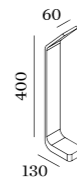

PACE

EXTERIOR FLOOR SURFACE

4.0

LED 8W | 220-240VAC | 50-60Hz
COB 2-step | incl. PS | phase-cut dim
aluminium powder coated

1.00kg IP65 0.3m

3000K | >80 CRI | 480lm

	CODE
	723174W4
	723174D4

OPTIONAL

	CODE
ground spike	90013102

6.0

LED 8W | 220-240VAC | 50-60Hz
COB 2-step | incl. PS | phase-cut dim
aluminium powder coated

1.33kg IP65 0.3m

3000K | >80 CRI | 480lm

	CODE
	723274W4
	723274D4

OPTIONAL

	CODE
ground spike	90013102

8.0

LED 8W | 220-240VAC | 50-60Hz
COB 2-step | incl. PS | phase-cut dim
aluminium powder coated

1.61kg IP65 0.3m

3000K | >80 CRI | 480lm

	CODE
	723374W4
	723374D4

OPTIONAL

	CODE
ground spike	90013102