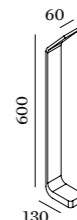

PACE

EXTERIOR FLOOR SURFACE

4.0

LED 8W | 220-240VAC | 50-60Hz
COB 2-step | incl. PS | phase-cut dim
aluminium powder coated

1.00kg IP65 0.3m

3000K | >80 CRI | 480lm

	CODE
	723174W4
	723174D4

OPTIONAL

	CODE
ground spike	90013102

6.0

LED 8W | 220-240VAC | 50-60Hz
COB 2-step | incl. PS | phase-cut dim
aluminium powder coated

1.33kg IP65 0.3m

3000K | >80 CRI | 480lm

	CODE
	723274W4
	723274D4

OPTIONAL

	CODE
ground spike	90013102

8.0

LED 8W | 220-240VAC | 50-60Hz
COB 2-step | incl. PS | phase-cut dim
aluminium powder coated

1.61kg IP65 0.3m

3000K | >80 CRI | 480lm

	CODE
	723374W4
	723374D4

OPTIONAL

	CODE
ground spike	90013102