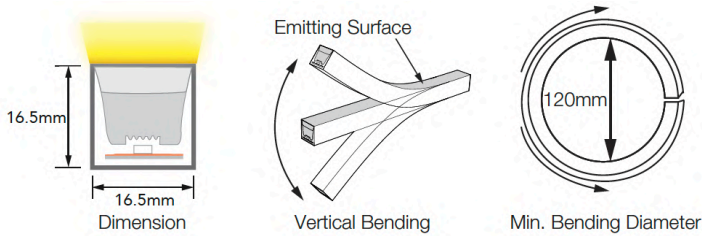

# CORE™ LED NEON TV

Beam Angle	Ansi C78.377	SDCM<3	One Bin	Dimmable	Submersible
Ambient Temp.	Class 3	LM-80	IK08	UV resistant	Anti-Yellowing
Flame Resistant	Saltwater Resistant	Solvents Resistant	Dirt Resistant	CE	RoHS

## Dimensions

## Specifications

<b>Finish:</b>	Silicone
<b>Wattage:</b>	13W per/M (490lm/m)
<b>CCT:</b>	2700K, 3000K, 4000K
<b>CRI:</b>	90+
<b>Power:</b>	24v (remote driver)
<b>Beam:</b>	OPAL
<b>Dimensions:</b>	16.5mm W x 16.5mm H x (custom length) *mounting profile 22mm W x 20.80mm H x (custom length)
<b>Max run length:</b>	10M - single feed / 20M - double feed
<b>Cutting increment:</b>	27.7mm
<b>IP Rating:</b>	IP67 / IP68 (factory sealed)
<b>IK Rating:</b>	IK08
<b>Dimming:</b>	Phase, DALI, Casambi Ready
<b>Mounting:</b>	Surface / Recessed