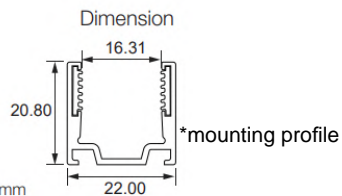

# CORE™ LED NEON TV

Beam Angle	Ansi C78.377	SDCM<3	One Bin	Dimmable	Submersible
Ambient Temp.	Class 3	LM-80	IK08	UV resistant	Anti-Yellowing
Flame Resistant	Saltwater Resistant	Solvents Resistant	Dirt Resistant	CE	RoHS

## Dimensions

## Specifications

<b>Finish:</b>	Silicone
<b>Wattage:</b>	13W per/M (490lm/m)
<b>CCT:</b>	2700K, 3000K, 4000K
<b>CRI:</b>	90+
<b>Power:</b>	24v (remote driver)
<b>Beam:</b>	OPAL
<b>Dimensions:</b>	16.5mm W x 16.5mm H x (custom length) *mounting profile 22mm W x 20.80mm H x (custom length)
<b>Max run length:</b>	10M - single feed / 20M - double feed
<b>Cutting increment:</b>	27.7mm
<b>IP Rating:</b>	IP67 / IP68 (factory sealed)
<b>IK Rating:</b>	IK08
<b>Dimming:</b>	Phase, DALI, Casambi Ready
<b>Mounting:</b>	Surface / Recessed