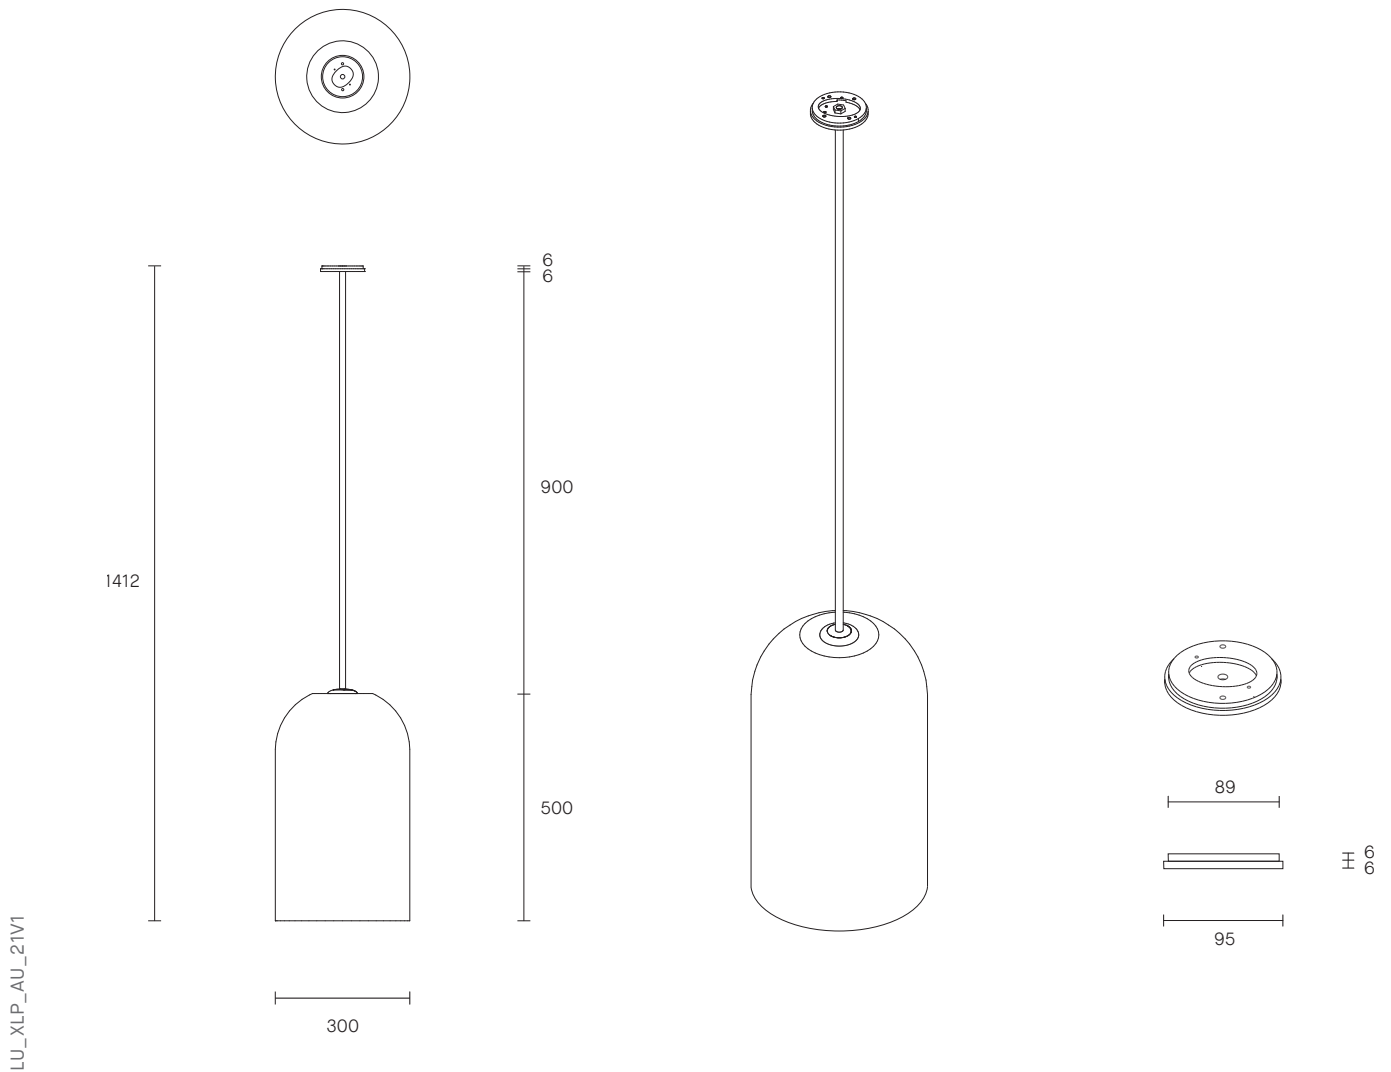

LUMI COLLECTION
EXTRA LARGE PENDANT

SPECIFICATION SHEET
AUSTRALIA / INTERNATIONAL

ARTICOLO

LUMI COLLECTION

EXTRA LARGE PENDANT

SPECIFICATION SHEET
AUSTRALIA / INTERNATIONAL

ABOUT LUMI

The Lumi collection is the primary design of Articolo's expansive history. Born through the possibilities of contemporary glass design, the Lumi collection reflects a timeless and refined elegance with the simplicity of it's form.

LEAD TIME

6 - 8 weeks

LIGHT SOURCE

240V E27 95mm 8W LED
2700k warm white
700 lumens
Dimmable
Lamp included

ROD LENGTH

Rod lengths range between 400mm - 1600mm, in increments of 100mm.

WEIGHT

9kg

* Single outer shade only