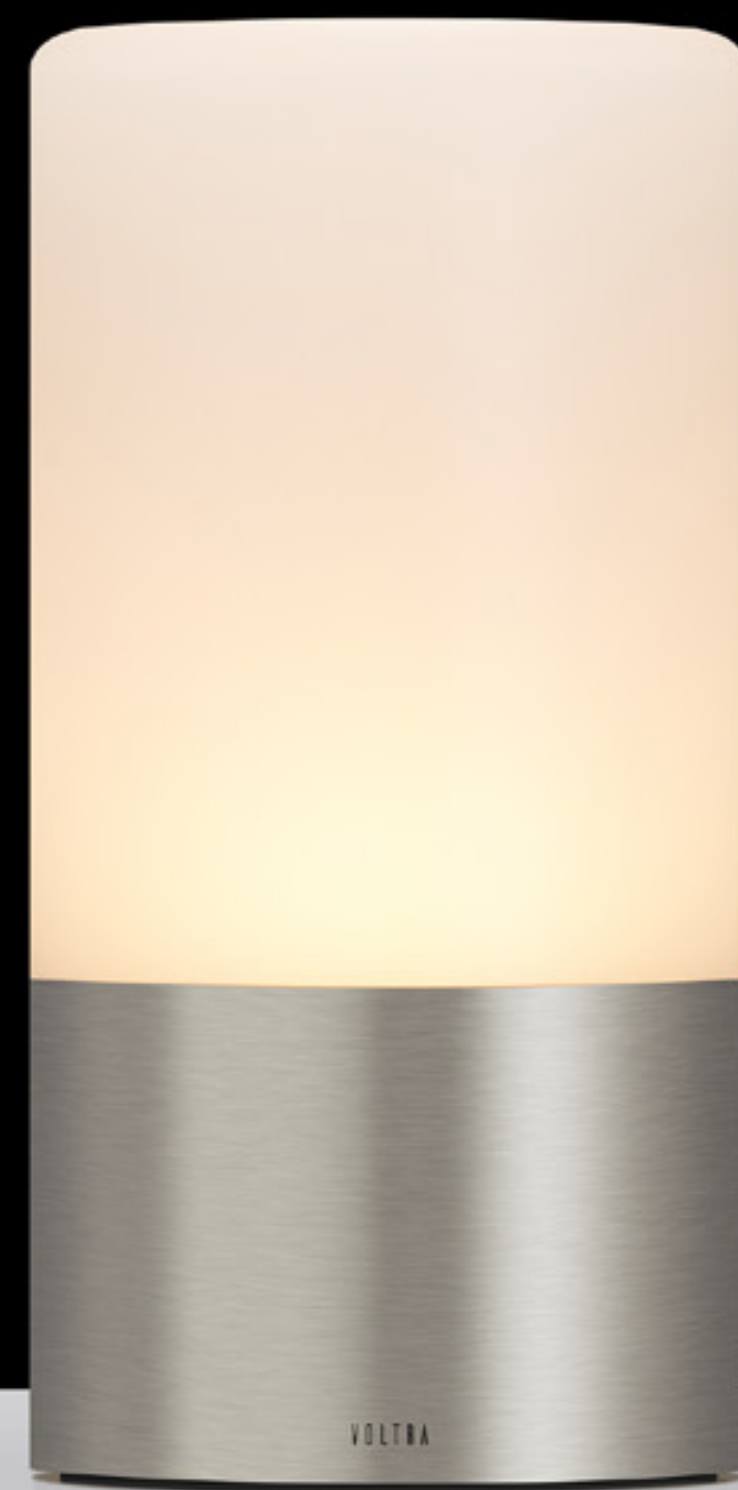

The philosophy behind Totem's aesthetic purity was to create a lighting fixture that is elegant but unobtrusive, seamlessly blending into any environment and allowing you to create uninterrupted atmospheres of light.

IP65

Made to Move

Made using the **finest materials** and **designed to look great** wherever they land. Voltra Lamps are the perfect balance of **strength** and **style**.

Alabaster

Precision cut alabaster creates an even illumination. The use of stone makes each piece unique and gives the lamp an impressive weight.

VOLTRA

ARTIST

Frosted

A soft, ambient diffuser is designed to gently disperse light, creating a warm glow. Grounded with a contrasting metal base.

Reeded

A transparent reeded shell with brass mesh lining cocoons the candle-like internal light.

Product Overview

Frosted

Alabaster

Reeded

Size

Height: 160mm
Diameter: 80mm or 100mm

IP Rating

IP65