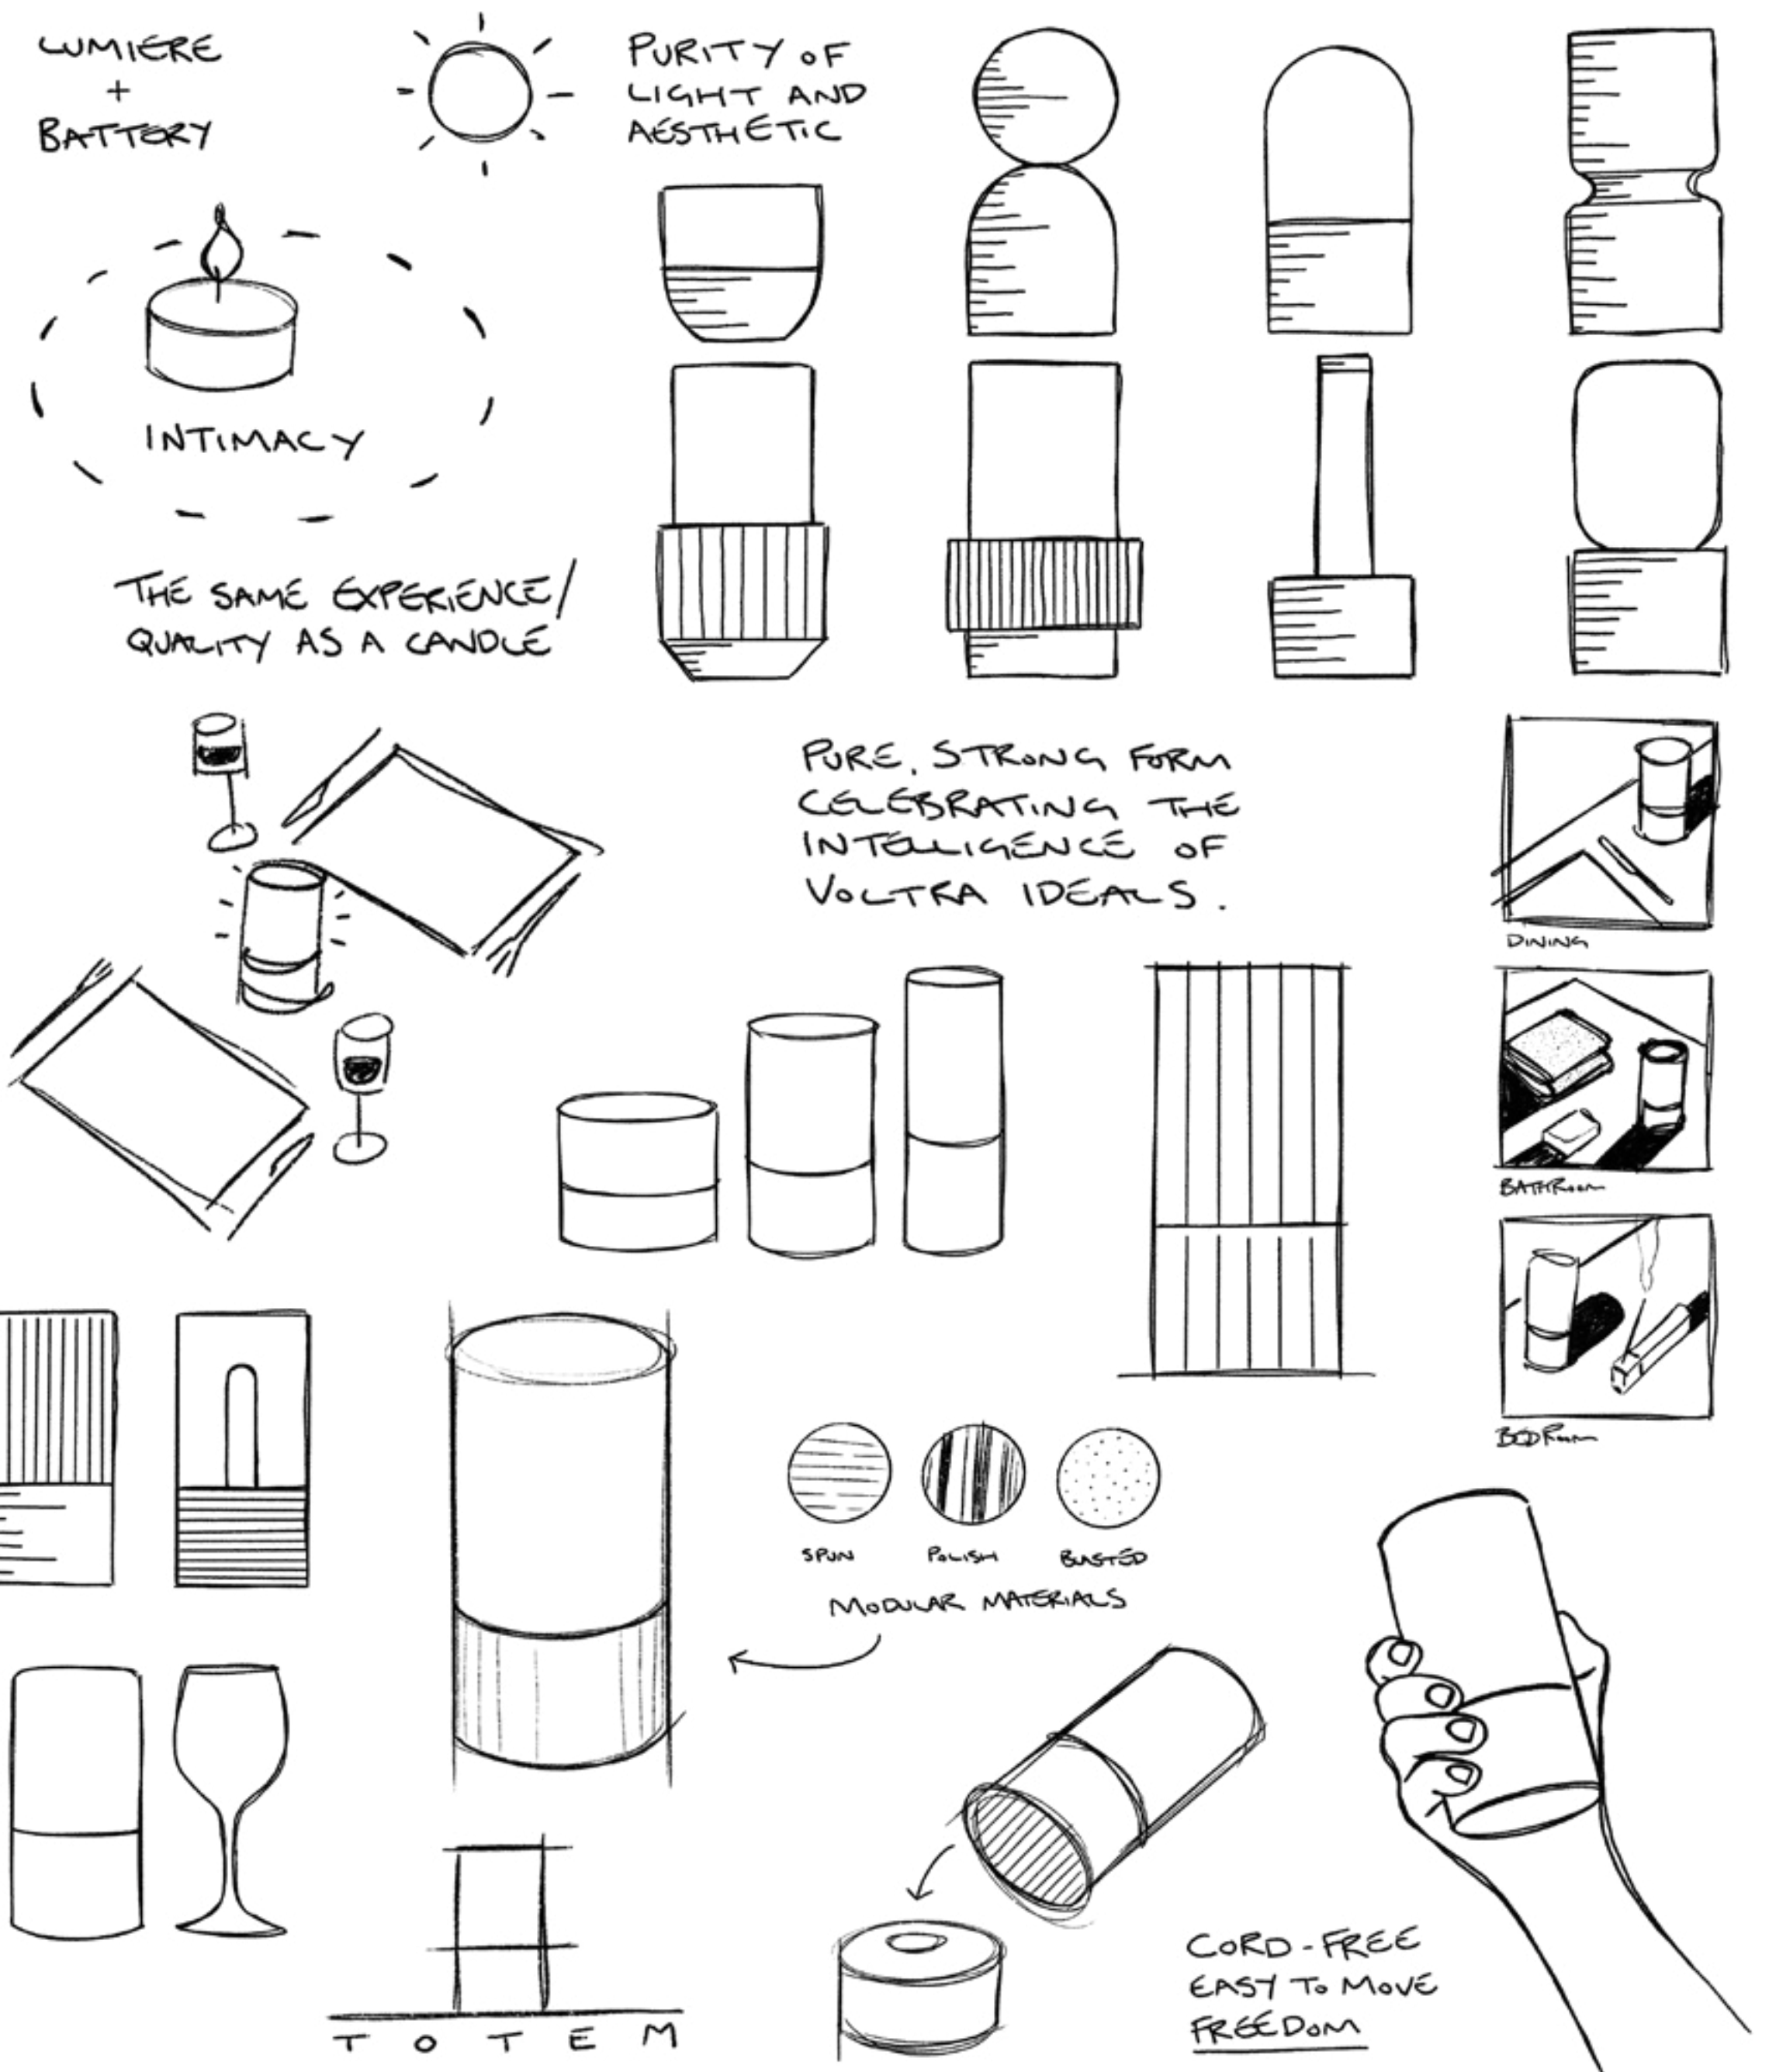

The philosophy behind Totem's aesthetic purity was to create a lighting fixture that is elegant but unobtrusive, seamlessly blending into any environment and allowing you to create uninterrupted atmospheres of light.