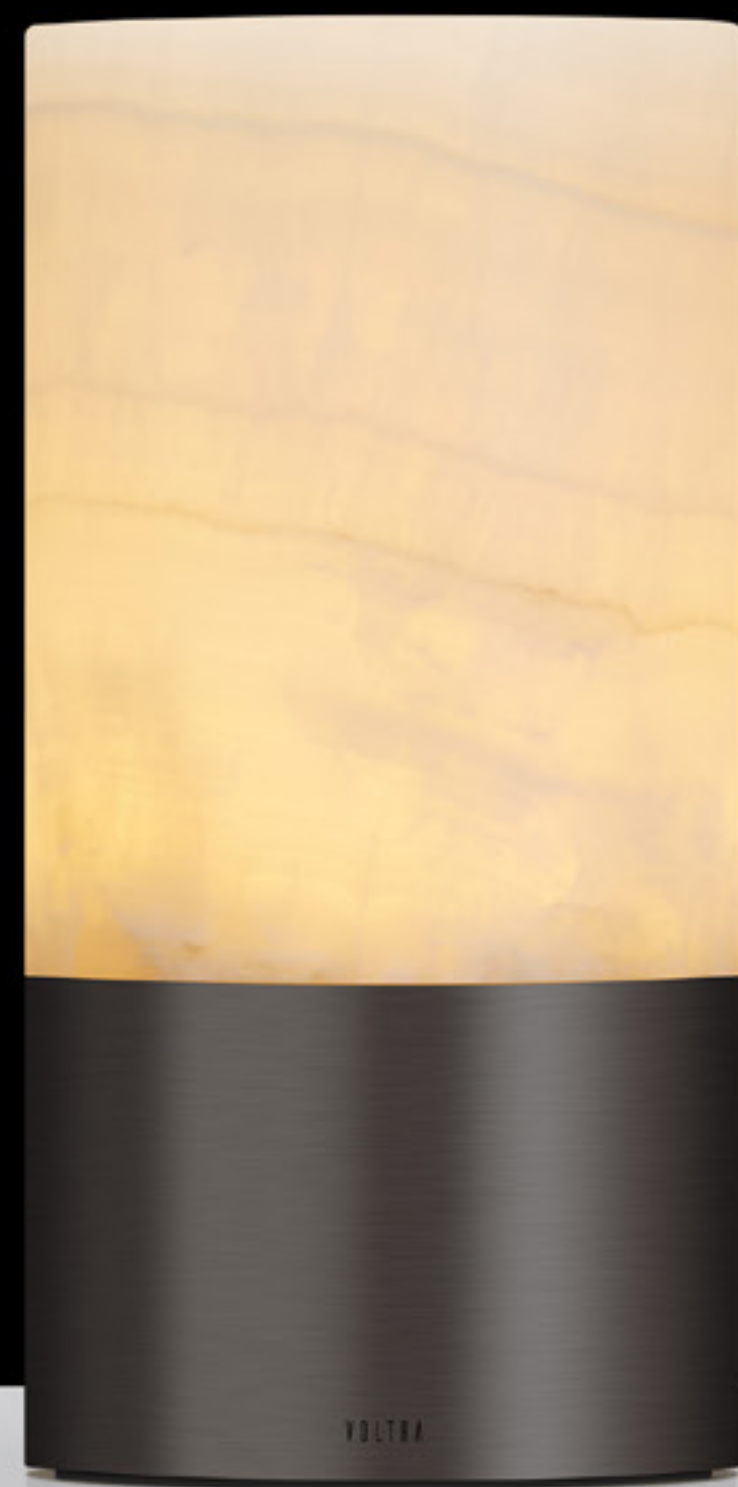

The philosophy behind Totem's aesthetic purity was to create a lighting fixture that is elegant but unobtrusive, seamlessly blending into any environment and allowing you to create uninterrupted atmospheres of light.

IP65

Made to Move

Made using the **finest materials** and **designed to look great** wherever they land. Voltra Lamps are the perfect balance of **strength** and **style**.

Alabaster

Precision cut alabaster creates an even illumination. The use of stone makes each piece unique and gives the lamp an impressive weight.

VOLTRA

ARTIST

Frosted

A soft, ambient diffuser is designed to gently disperse light, creating a warm glow. Grounded with a contrasting metal base.

Reeded

A transparent reeded shell with brass mesh lining cocoons the candle-like internal light.

Product Overview

Frosted

Alabaster

Reeded

Size

Height: 160mm
Diameter: 80mm or 100mm

IP Rating

IP65