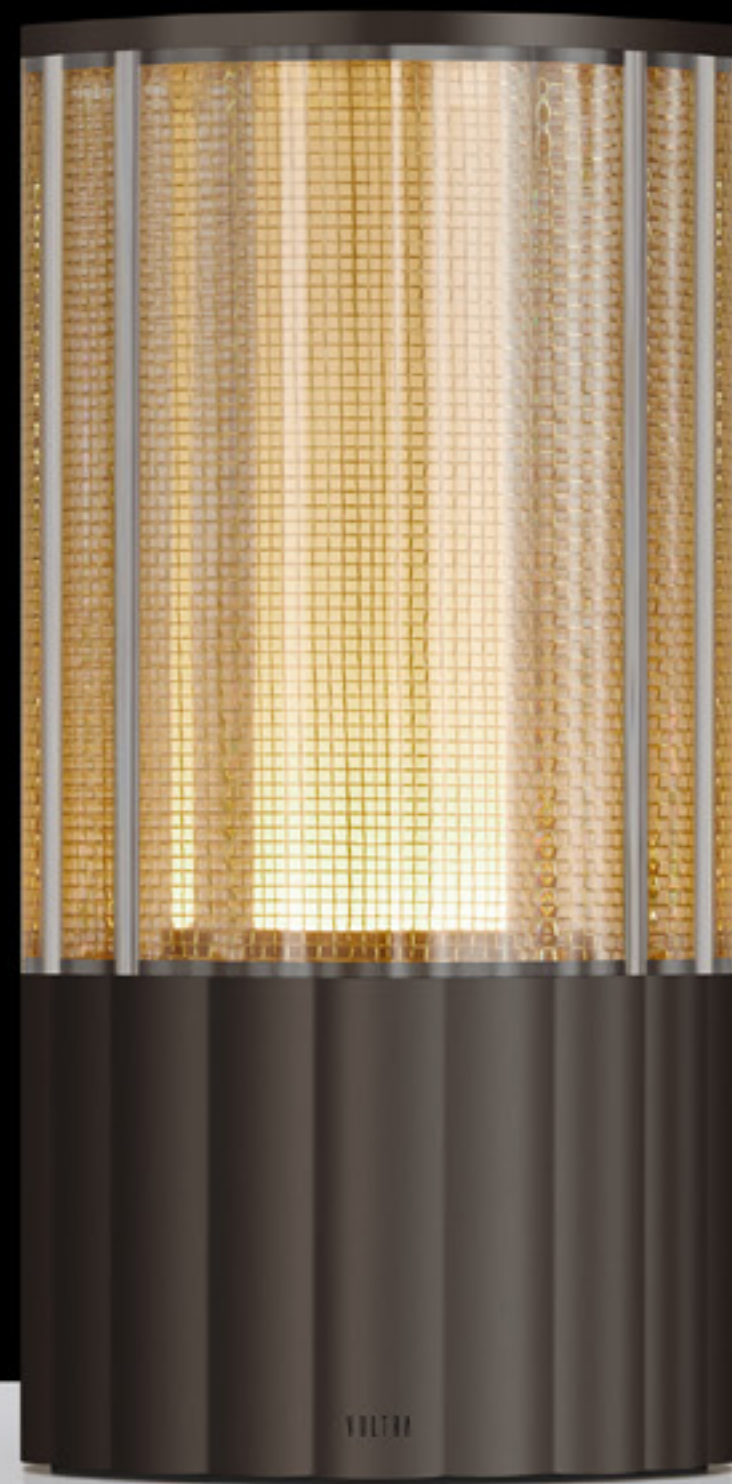

The philosophy behind Totem's aesthetic purity was to create a lighting fixture that is elegant but unobtrusive, seamlessly blending into any environment and allowing you to create uninterrupted atmospheres of light.

IP65

Made to Move

Made using the **finest materials** and **designed to look great** wherever they land. Voltra Lamps are the perfect balance of **strength** and **style**.

Alabaster

Precision cut alabaster creates an even illumination. The use of stone makes each piece unique and gives the lamp an impressive weight.

VOLTRA

ARTIST

Frosted

A soft, ambient diffuser is designed to gently disperse light, creating a warm glow. Grounded with a contrasting metal base.

Reeded

A transparent reeded shell with brass mesh lining cocoons the candle-like internal light.

Product Overview

Frosted

Alabaster

Reeded

Size

Height: 160mm
Diameter: 80mm or 100mm

IP Rating

IP65