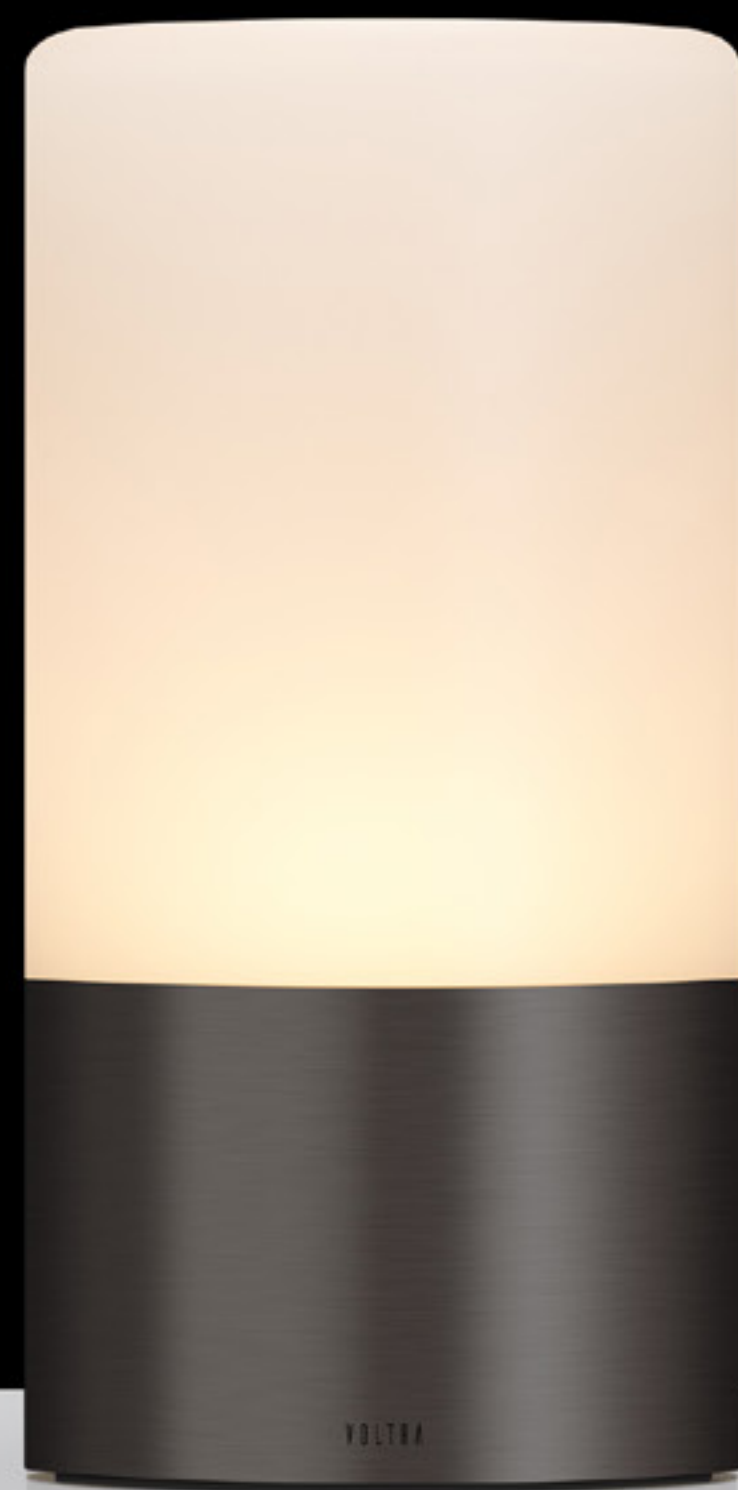

The philosophy behind Totem's aesthetic purity was to create a lighting fixture that is elegant but unobtrusive, seamlessly blending into any environment and allowing you to create uninterrupted atmospheres of light.

IP65

Made to Move

Made using the **finest materials** and **designed to look great** wherever they land. Voltra Lamps are the perfect balance of **strength** and **style**.

Alabaster

Precision cut alabaster creates an even illumination. The use of stone makes each piece unique and gives the lamp an impressive weight.

VOLTRA

ARTIST

Frosted

A soft, ambient diffuser is designed to gently disperse light, creating a warm glow. Grounded with a contrasting metal base.

Reeded

A transparent reeded shell with brass mesh lining cocoons the candle-like internal light.

Product Overview

Frosted

Alabaster

Reeded

Size

Height: 160mm
Diameter: 80mm or 100mm

IP Rating

IP65