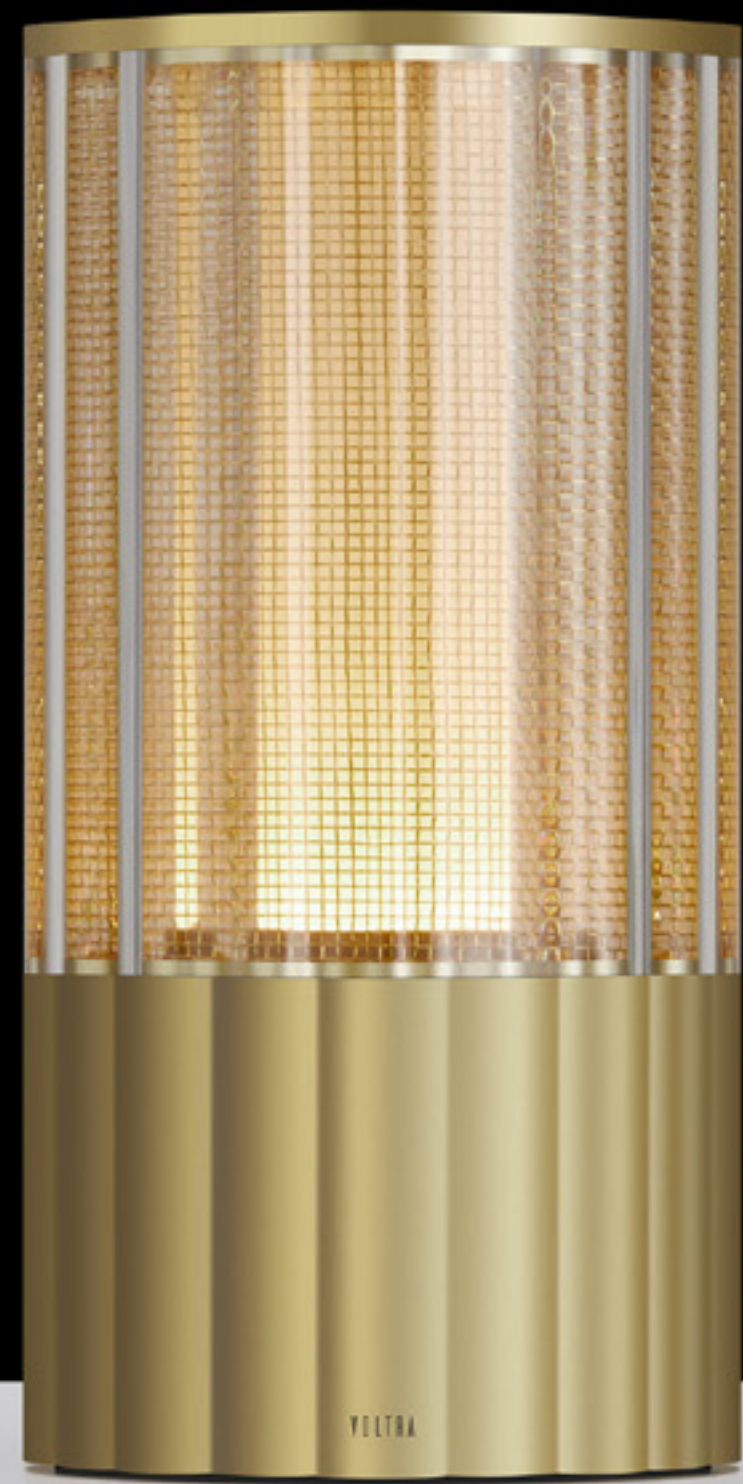

The philosophy behind Totem's aesthetic purity was to create a lighting fixture that is elegant but unobtrusive, seamlessly blending into any environment and allowing you to create uninterrupted atmospheres of light.

IP65

Made to Move

Made using the **finest materials** and **designed to look great** wherever they land. Voltra Lamps are the perfect balance of **strength** and **style**.

Alabaster

Precision cut alabaster creates an even illumination. The use of stone makes each piece unique and gives the lamp an impressive weight.

VOLTRA

ARTIST

Frosted

A soft, ambient diffuser is designed to gently disperse light, creating a warm glow. Grounded with a contrasting metal base.

Reeded

A transparent reeded shell with brass mesh lining cocoons the candle-like internal light.

Product Overview

Frosted

Alabaster

Reeded

Size

Height: 160mm
Diameter: 80mm or 100mm

IP Rating

IP65