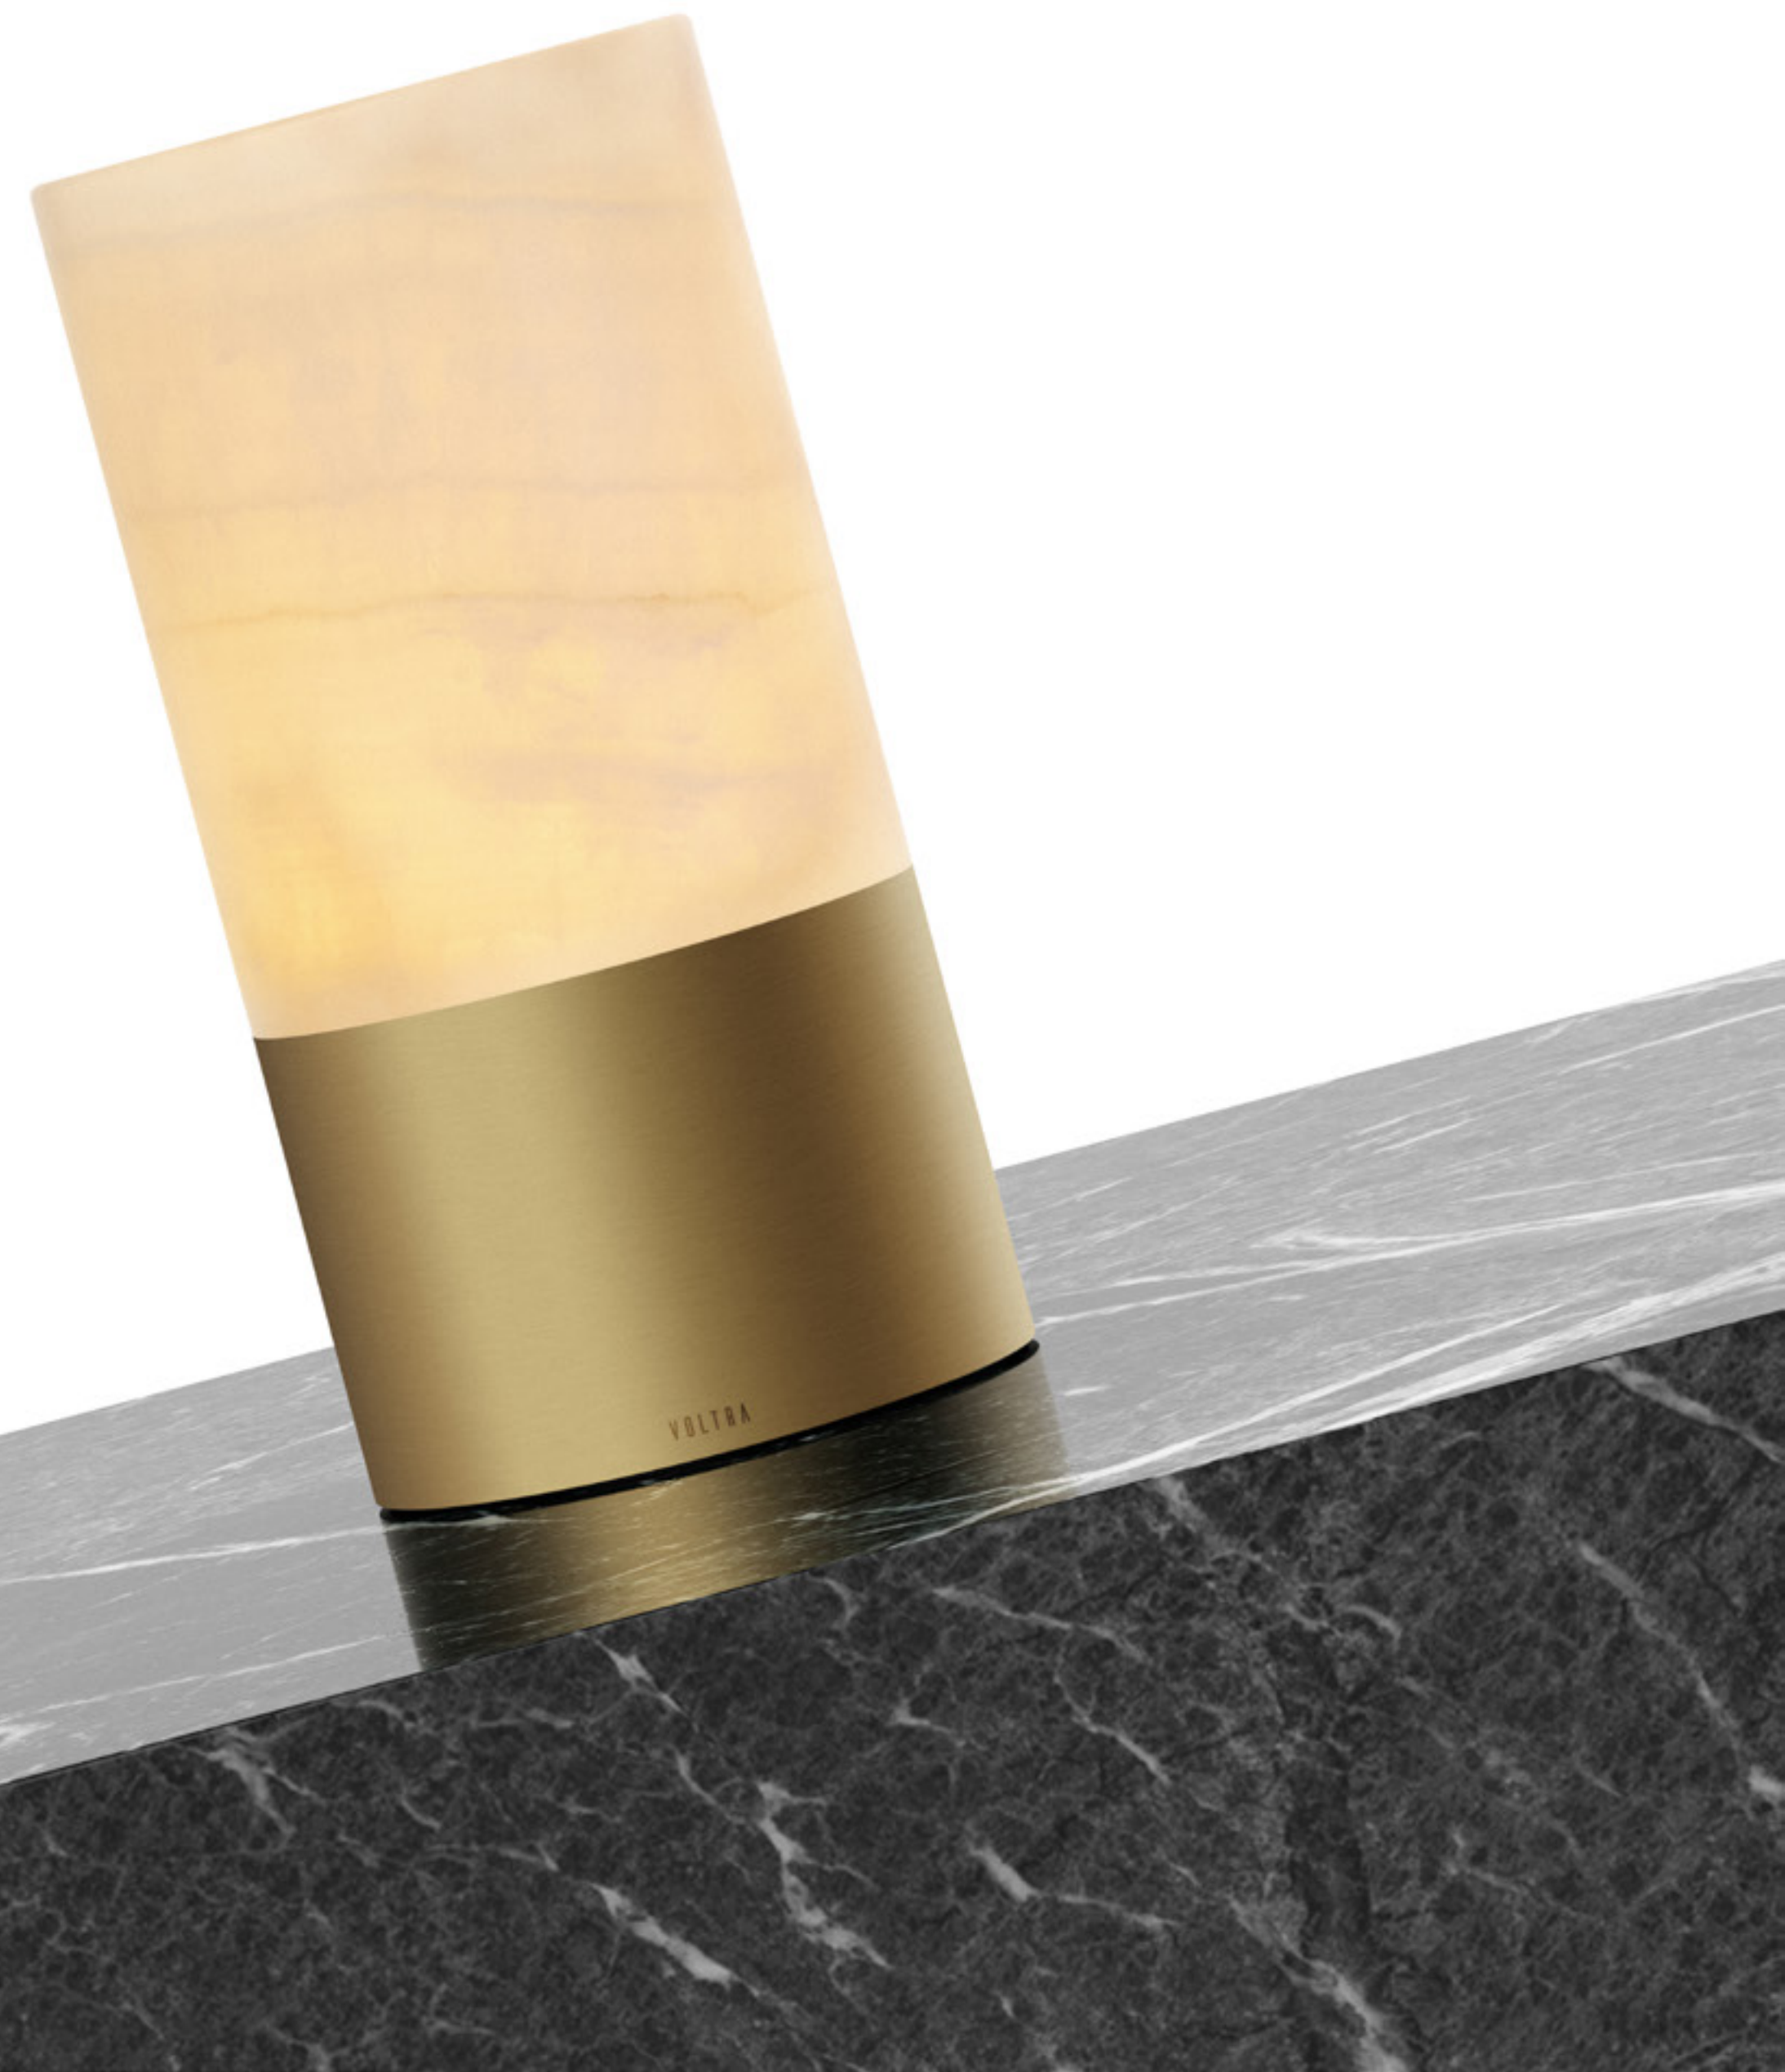

Non-Slip as Standard

A **high-grade silicone gasket** combined with the weight of our hand-crafted Lumières provides **exceptional grip on most surfaces.**