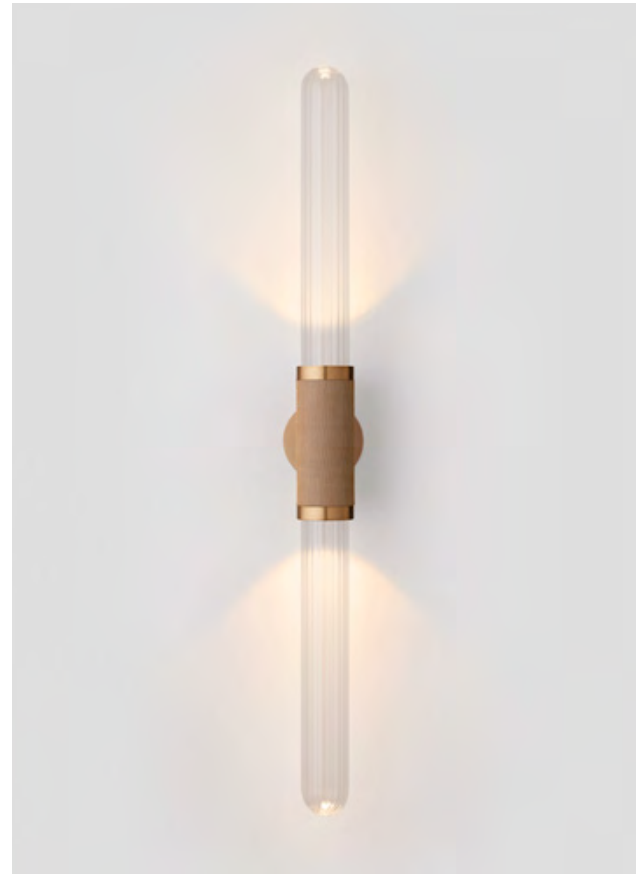

TALL WALL SCONCE