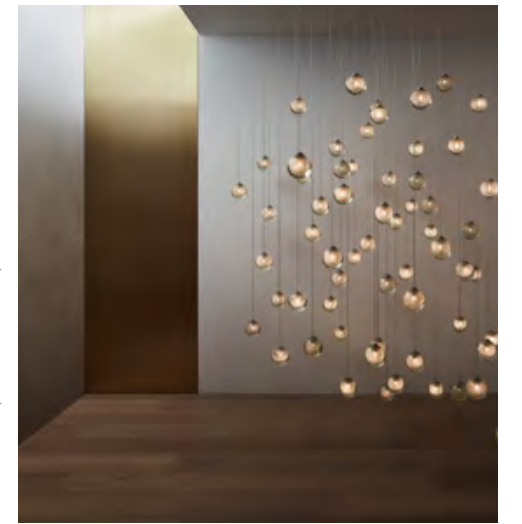

ABOUT ARTICOLO

Articolo is a design studio that celebrates the art of light through a commitment to artisanal craft and quality workmanship. With showrooms in Melbourne, Australia and New York City, the studio reflects creative director Nicci Green's passion for the textural spirit of light; producing works that are internationally regarded for a contemporary yet enduring aesthetic and the luxurious pairing of materials.

SHOWROOM, MELBOURNE, AUSTRALIA