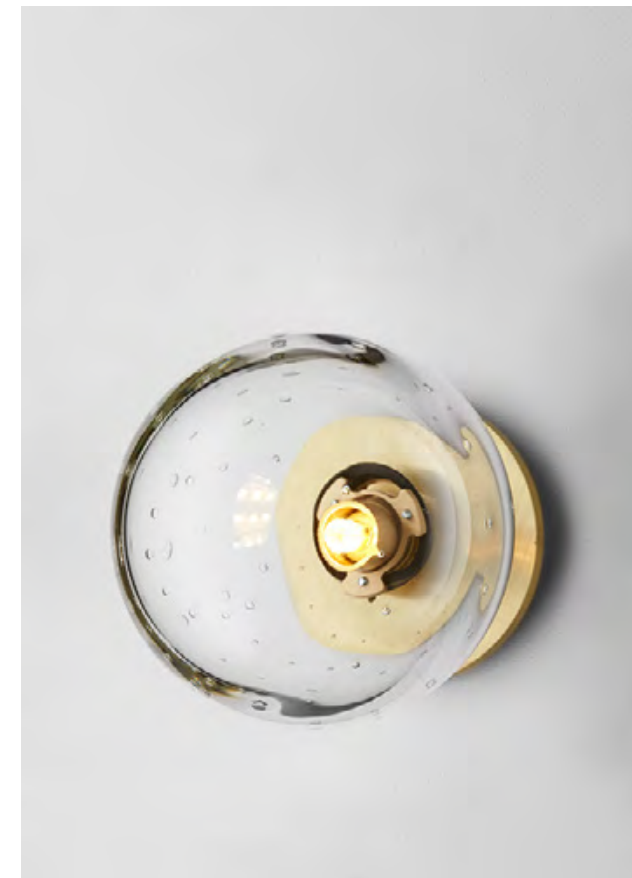

SHADE COLOUR

Clear (pictured)
Smoke

Please see pages 78-87
for finish references.

WALL SCONCE ON ROUND