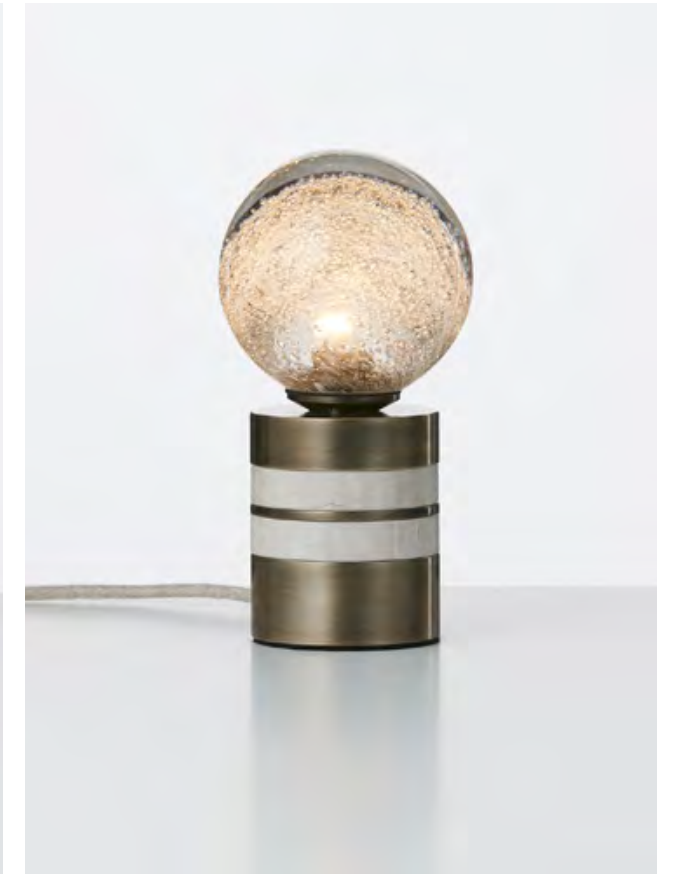

TABLE LAMP TALL

AVAILABLE FINISHES

FITTING

- Brass (pictured)
- Mid Bronze
- Satin Nickel
- Black Electroplate

Note: Slab available in additional shade colours – see Slab collection on page 64/65.

AVAILABLE FINISHES

FITTING

- Brass (pictured)
- Mid Bronze
- Satin Nickel
- Black Electroplate

Note: Slab available in additional shade colours – see Slab collection on page 64/65.

AVAILABLE FINISHES

FITTING

- Brass
- Mid Bronze (pictured)
- Satin Nickel

STONE FINISH

- Marble
- Travertine (pictured)

FLEX CORD

- Black
- White
- Natural Linen (pictured)
- Mid Grey Linen
- Black and White

AVAILABLE FINISHES

FITTING

- Brass
- Mid Bronze (pictured)
- Satin Nickel

STONE FINISH

- Marble
- Travertine (pictured)

FLEX CORD

- Black
- White
- Natural Linen (pictured)
- Mid Grey Linen
- Black and White