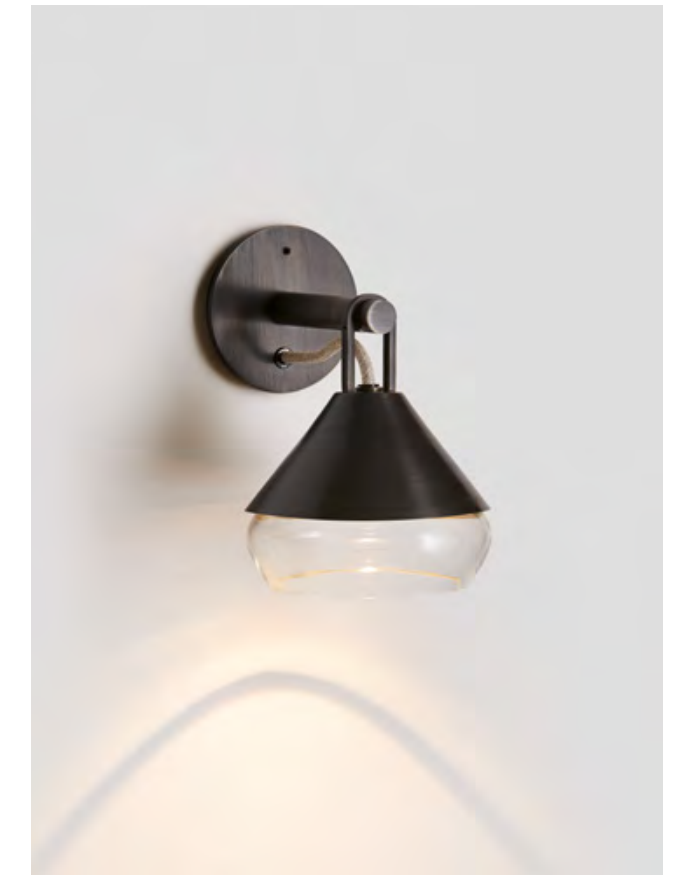

WALL SCONCE

AVAILABLE FINISHES

FITTING

Brass
Mid Bronze (pictured)
Satin Nickel
Black Electroplate

SHADE COLOURS

Aubergine
Clear (pictured)
Storm
Tea
White

FLEX CORD

Black
White
Natural Linen (pictured)
Mid Grey Linen
Black and White

Please see pages 78-87
for finish references.