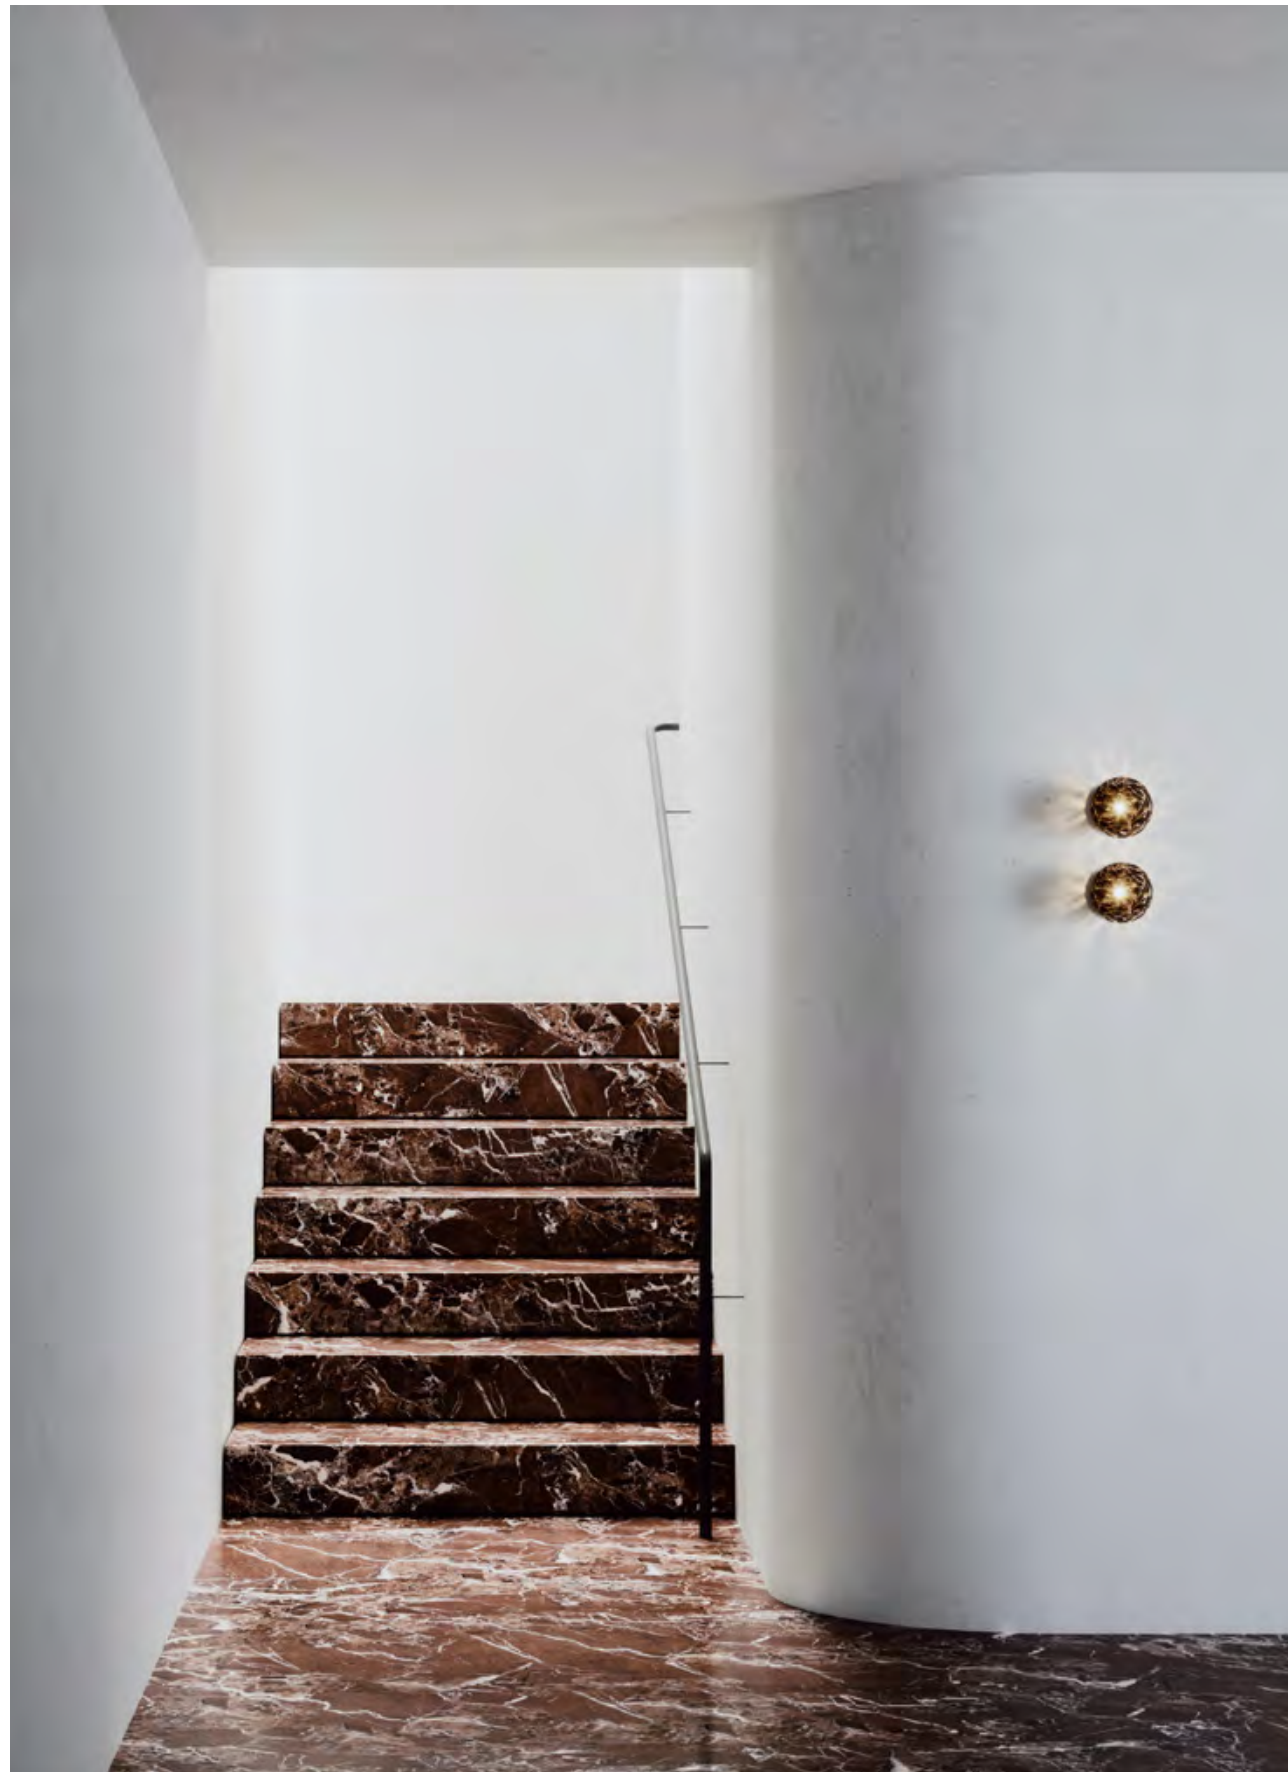

SHADE COLOUR

- White Frost (pictured)
- White Gloss
- Grey
- Clear

PENDANT

AVAILABLE FINISHES

FITTING

- Brass (pictured)
- Mid Bronze
- Satin Nickel
- Black Electroplate

SHADE COLOUR

- White Frost (pictured)
- White Gloss
- Grey
- Clear

SPOTI

The Spoti collection draws from the artisanal crafts of Italian master glass blowers practising Millefiori. Dramatic shadow play with nuances of peony roses are cast onto the walls when the Spoti is lit. The black Spoti bleeds dramatic aubergine patterns onto the wall.