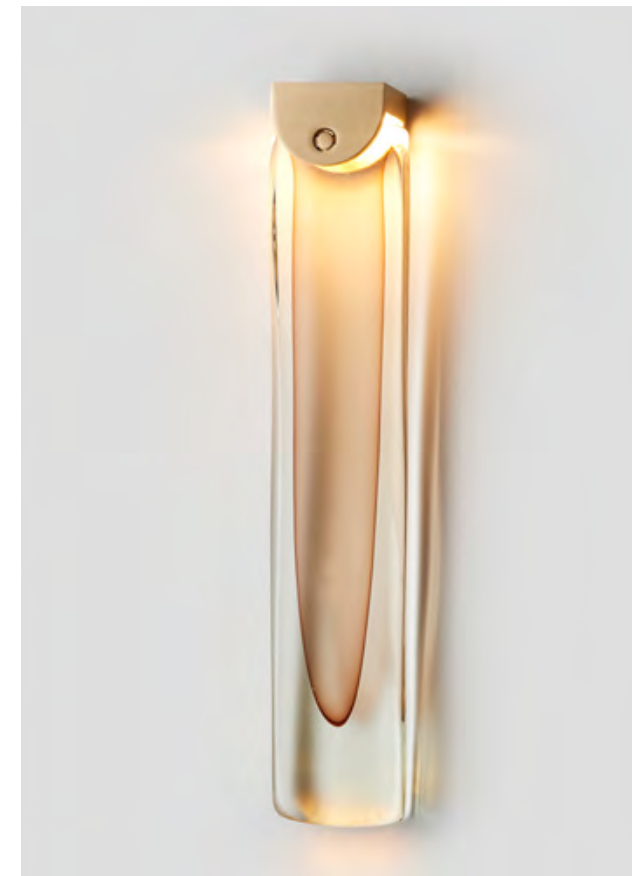

AVAILABLE FINISHES

FITTING
Brass (pictured left)
Mid Bronze (pictured right)
Satin Nickel
Black Electroplate

SHADE COLOUR
Fizi
Grey
Tea (pictured left)
Drunken Emerald (pictured right)
Ocean

Please see pages 78-87
for finish references.

WALL SCONCE