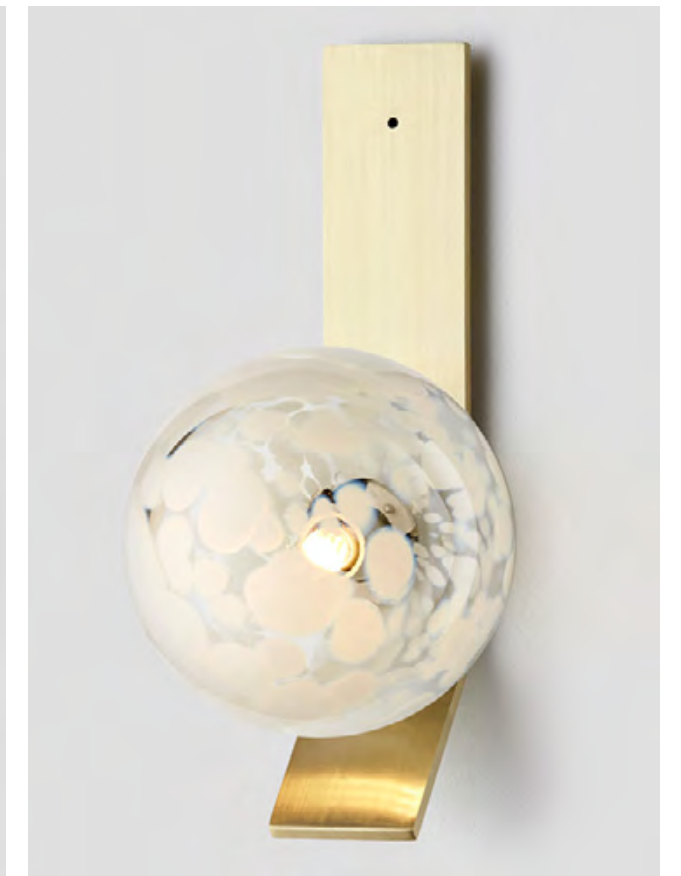

WALL SCONCE ON KICK