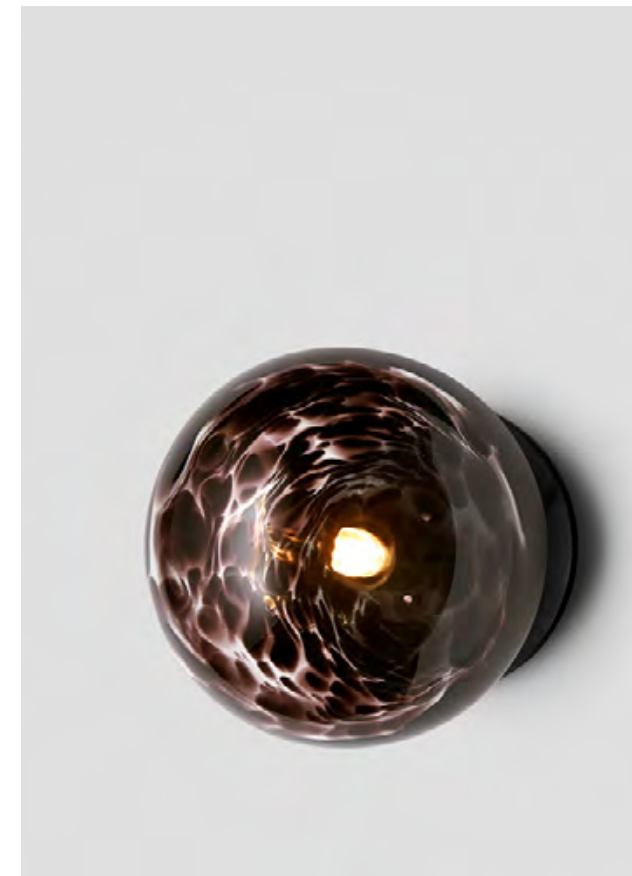

SHADE COLOUR

White (pictured right)
Black (pictured left)

Please see pages 78-87
for finish references.

WALL SCONCE ON ROUND