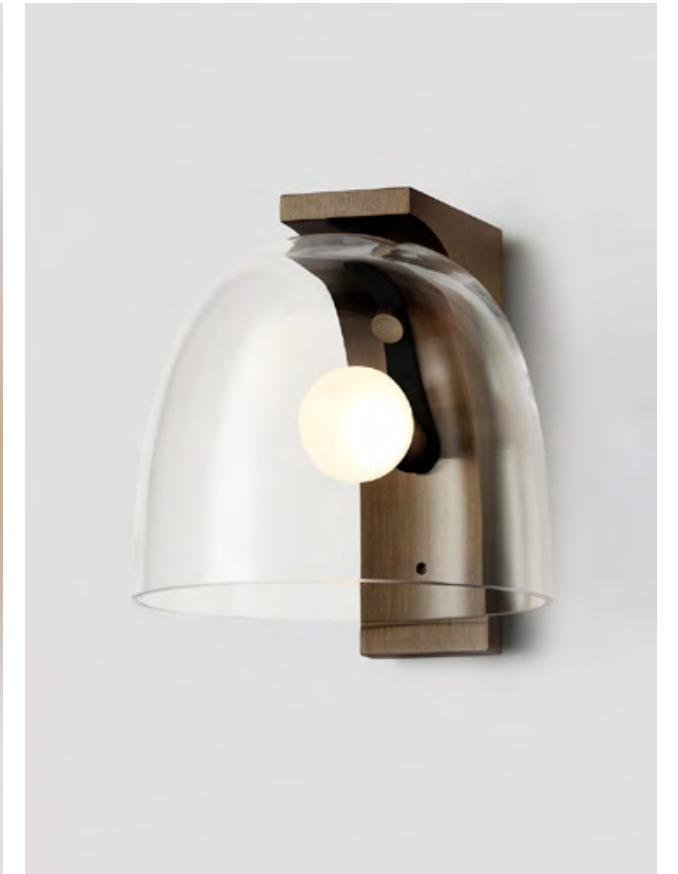

PENDANT

AVAILABLE FINISHES

- FITTING
Brass (pictured)
Mid Bronze
Satin Nickel
Black Electroplate

- SHADE COLOUR
Snow (pictured)
Clear
Grey
Smoke

WALL SCONCE

AVAILABLE FINISHES

- FITTING
Brass
Mid Bronze (pictured)
Satin Nickel
Black Electroplate