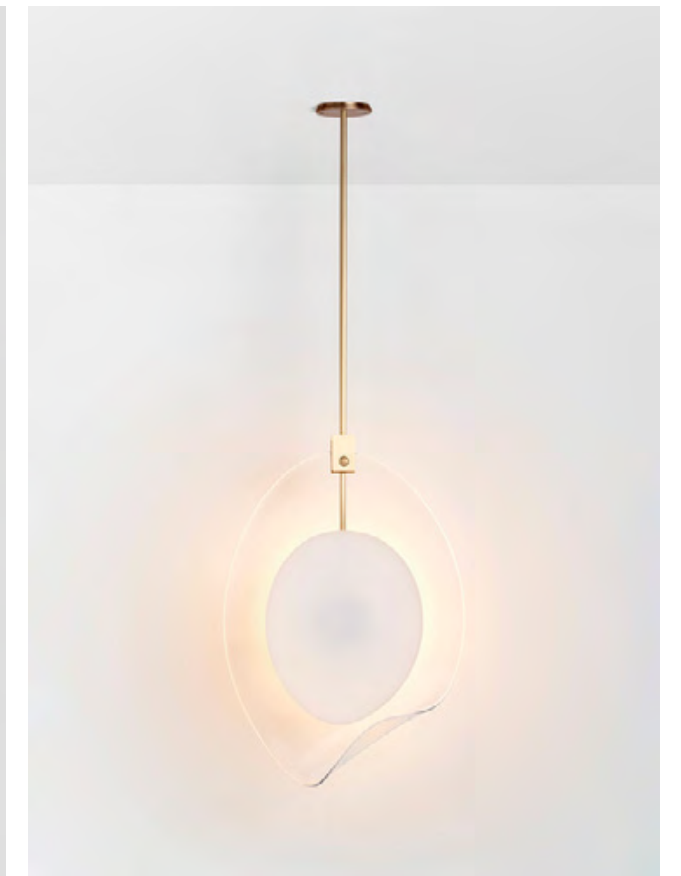

OVOLO

Ovolo is a sculptural form that typifies the artistry of Articolo's design philosophy. Its organic shape conceals a custom light source; a handcrafted disc encased in brass that floats with weightlessness behind a striking glass form, mouth-blown in Murano, Italy. Articolo's signature brass suspension is superbly crafted with a bespoke lock and key detail.

AVAILABLE FINISHES

FITTING

Brass (pictured)
Mid Bronze
Satin Nickel
Black Electroplate

SHADE COLOUR

White (pictured)
Black

Please see pages 78-87
for finish references.

WALL SCONCE

PENDANT

SCANDAL

The unification of luxurious crafts exists through the Scandal Collection. Scandal casts a slim and finely considered silhouette. Notable for its barrel-like cuff and inlay Scandal's elongated proportions are capped end-to-end by rounded mouthblown glass that conceals the light source, exemplifying the quiet brilliance of artisanal glass and metalwork.