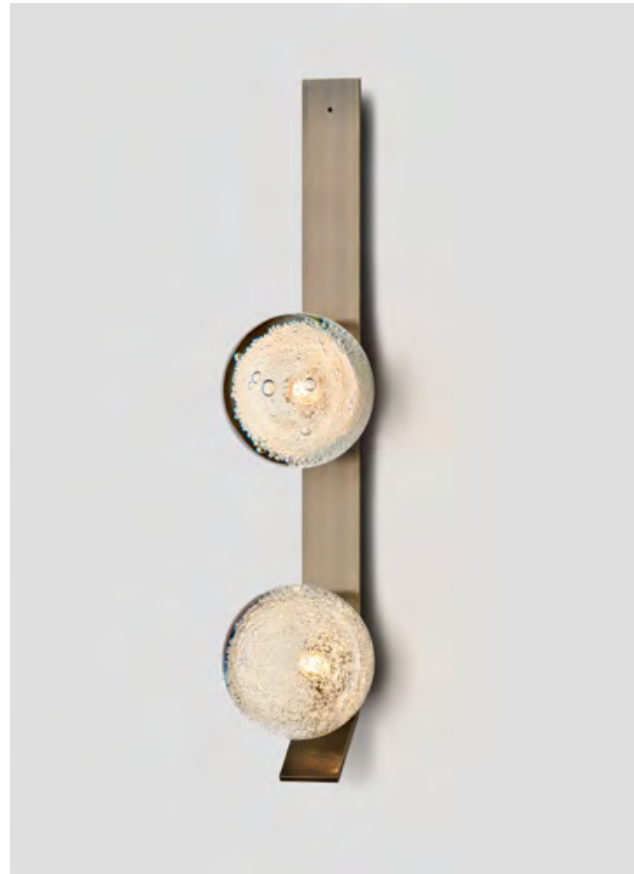

DOUBLE BALL WALL SCONCE WITH KICK