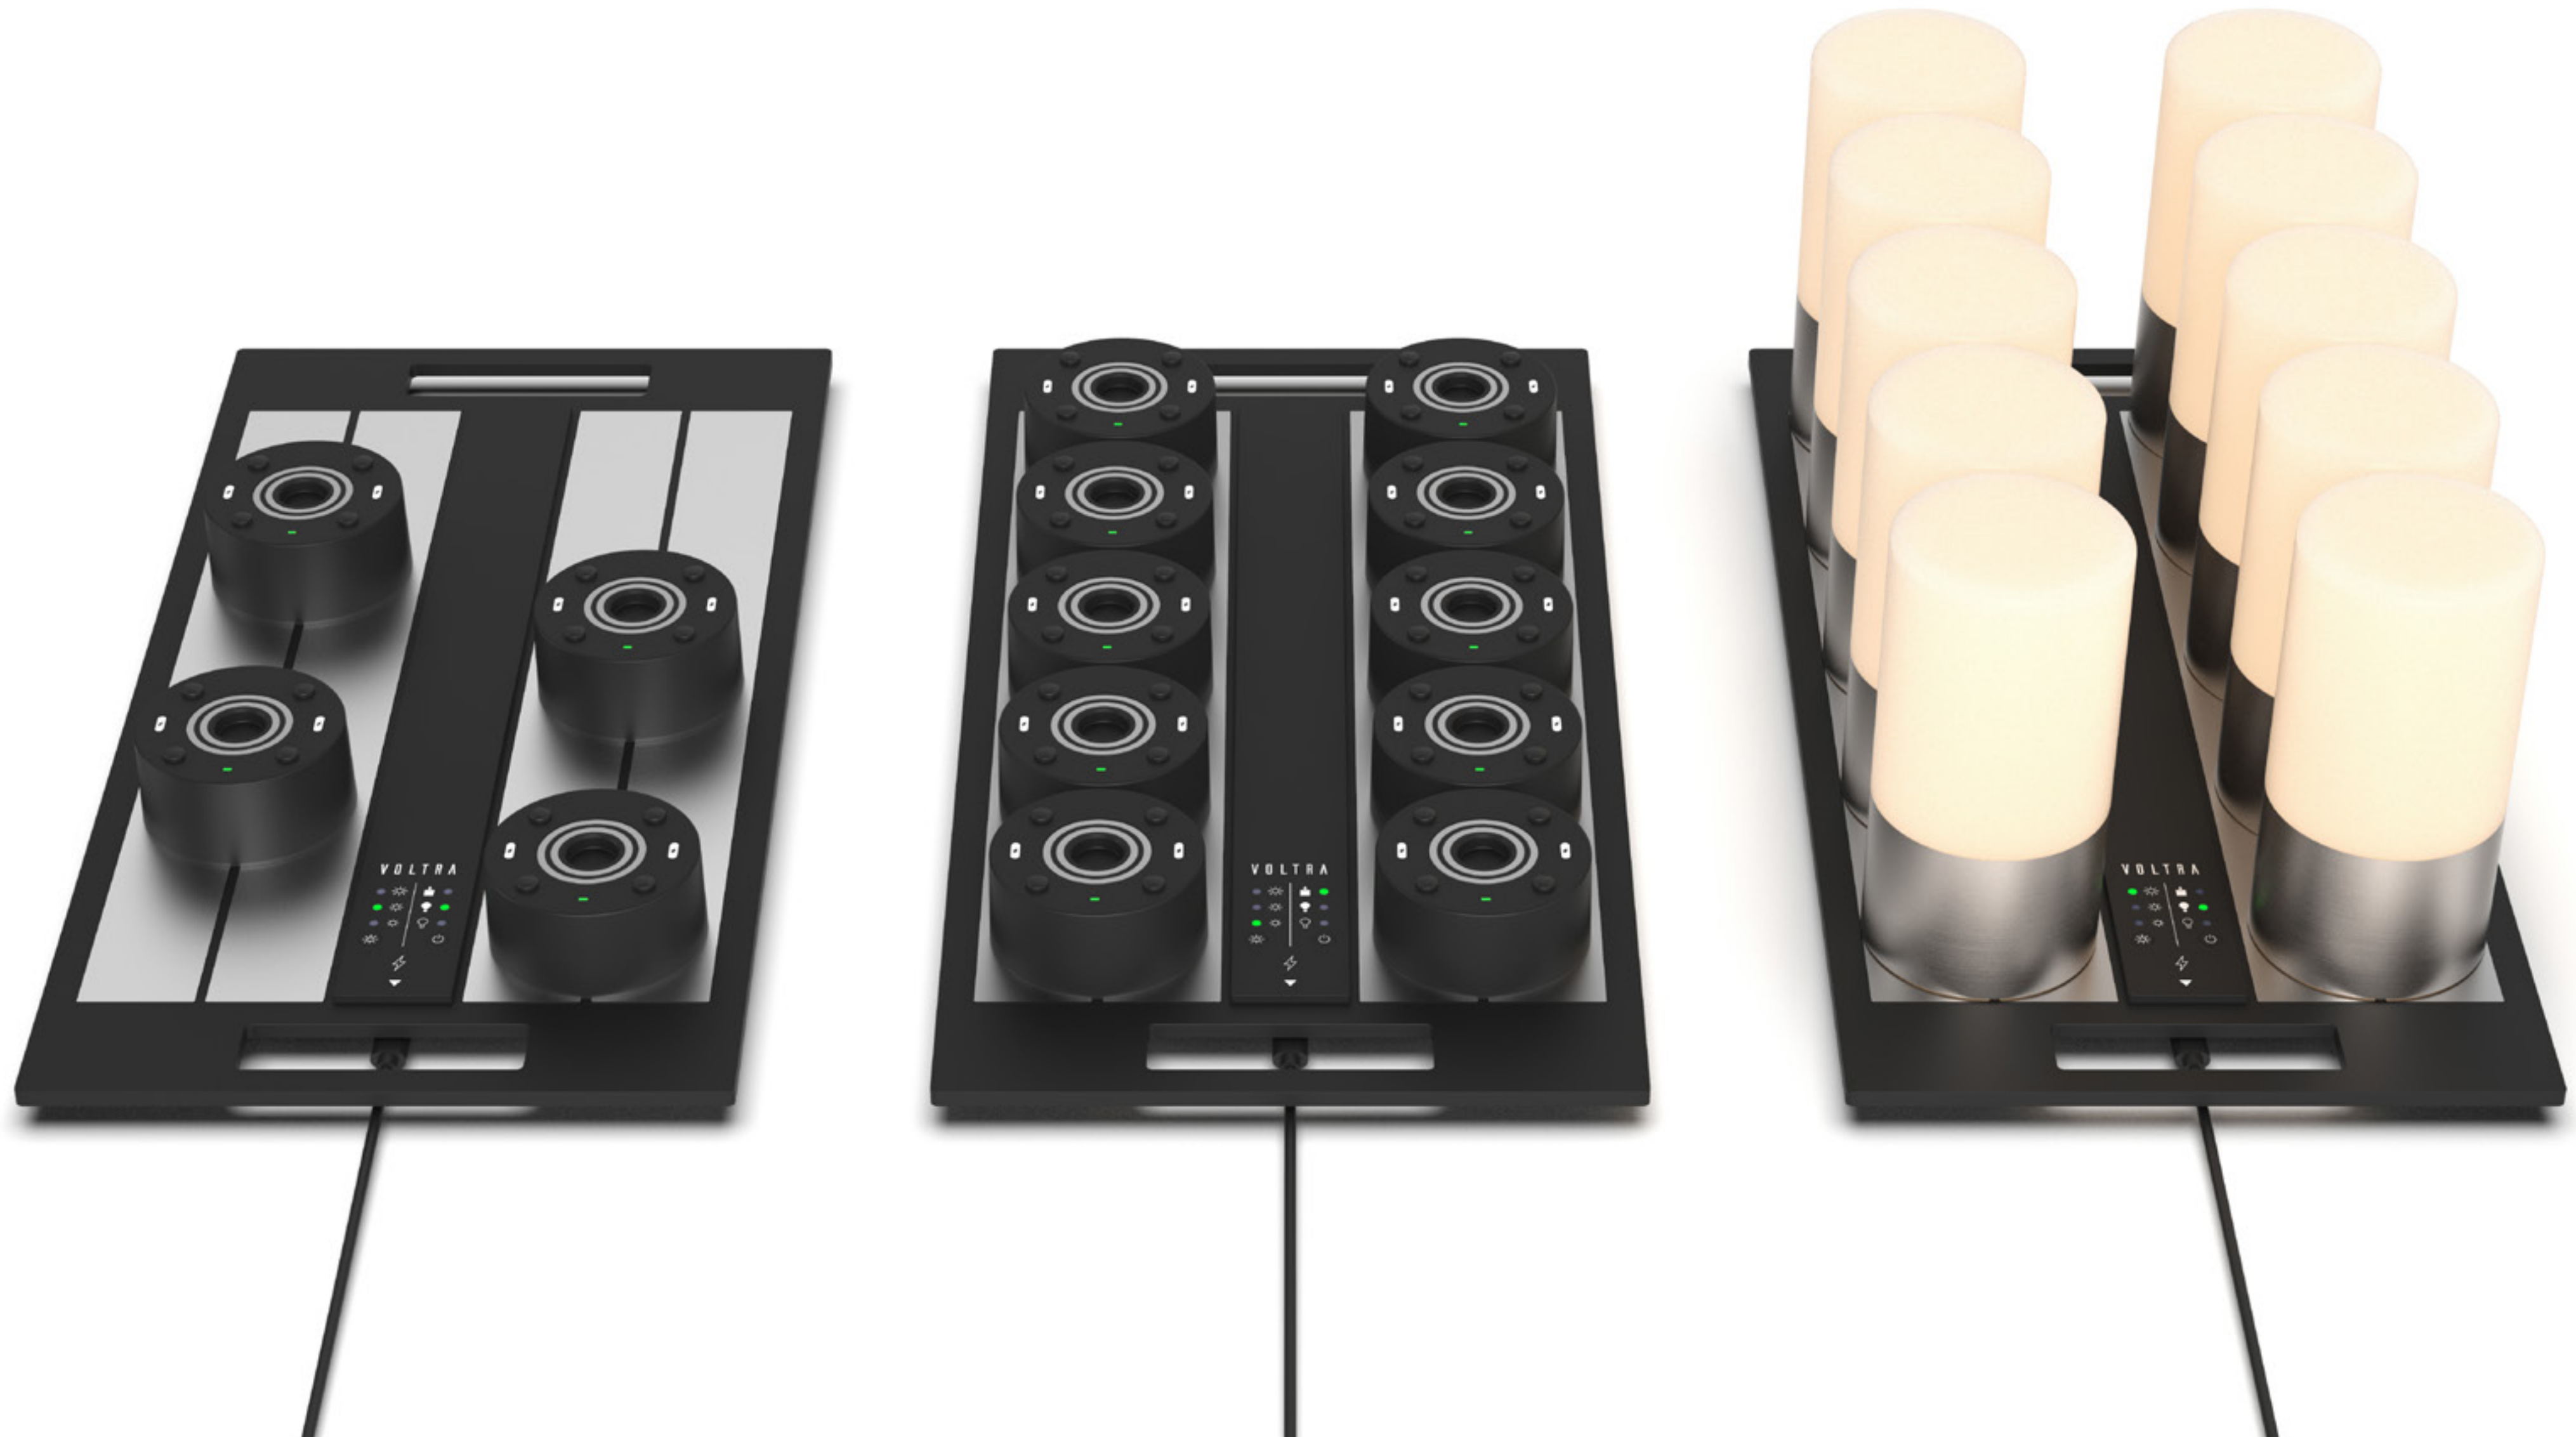

Flexible Accommodation

Accommodate, charge and control up to **ten** Engines or Lamps at once.