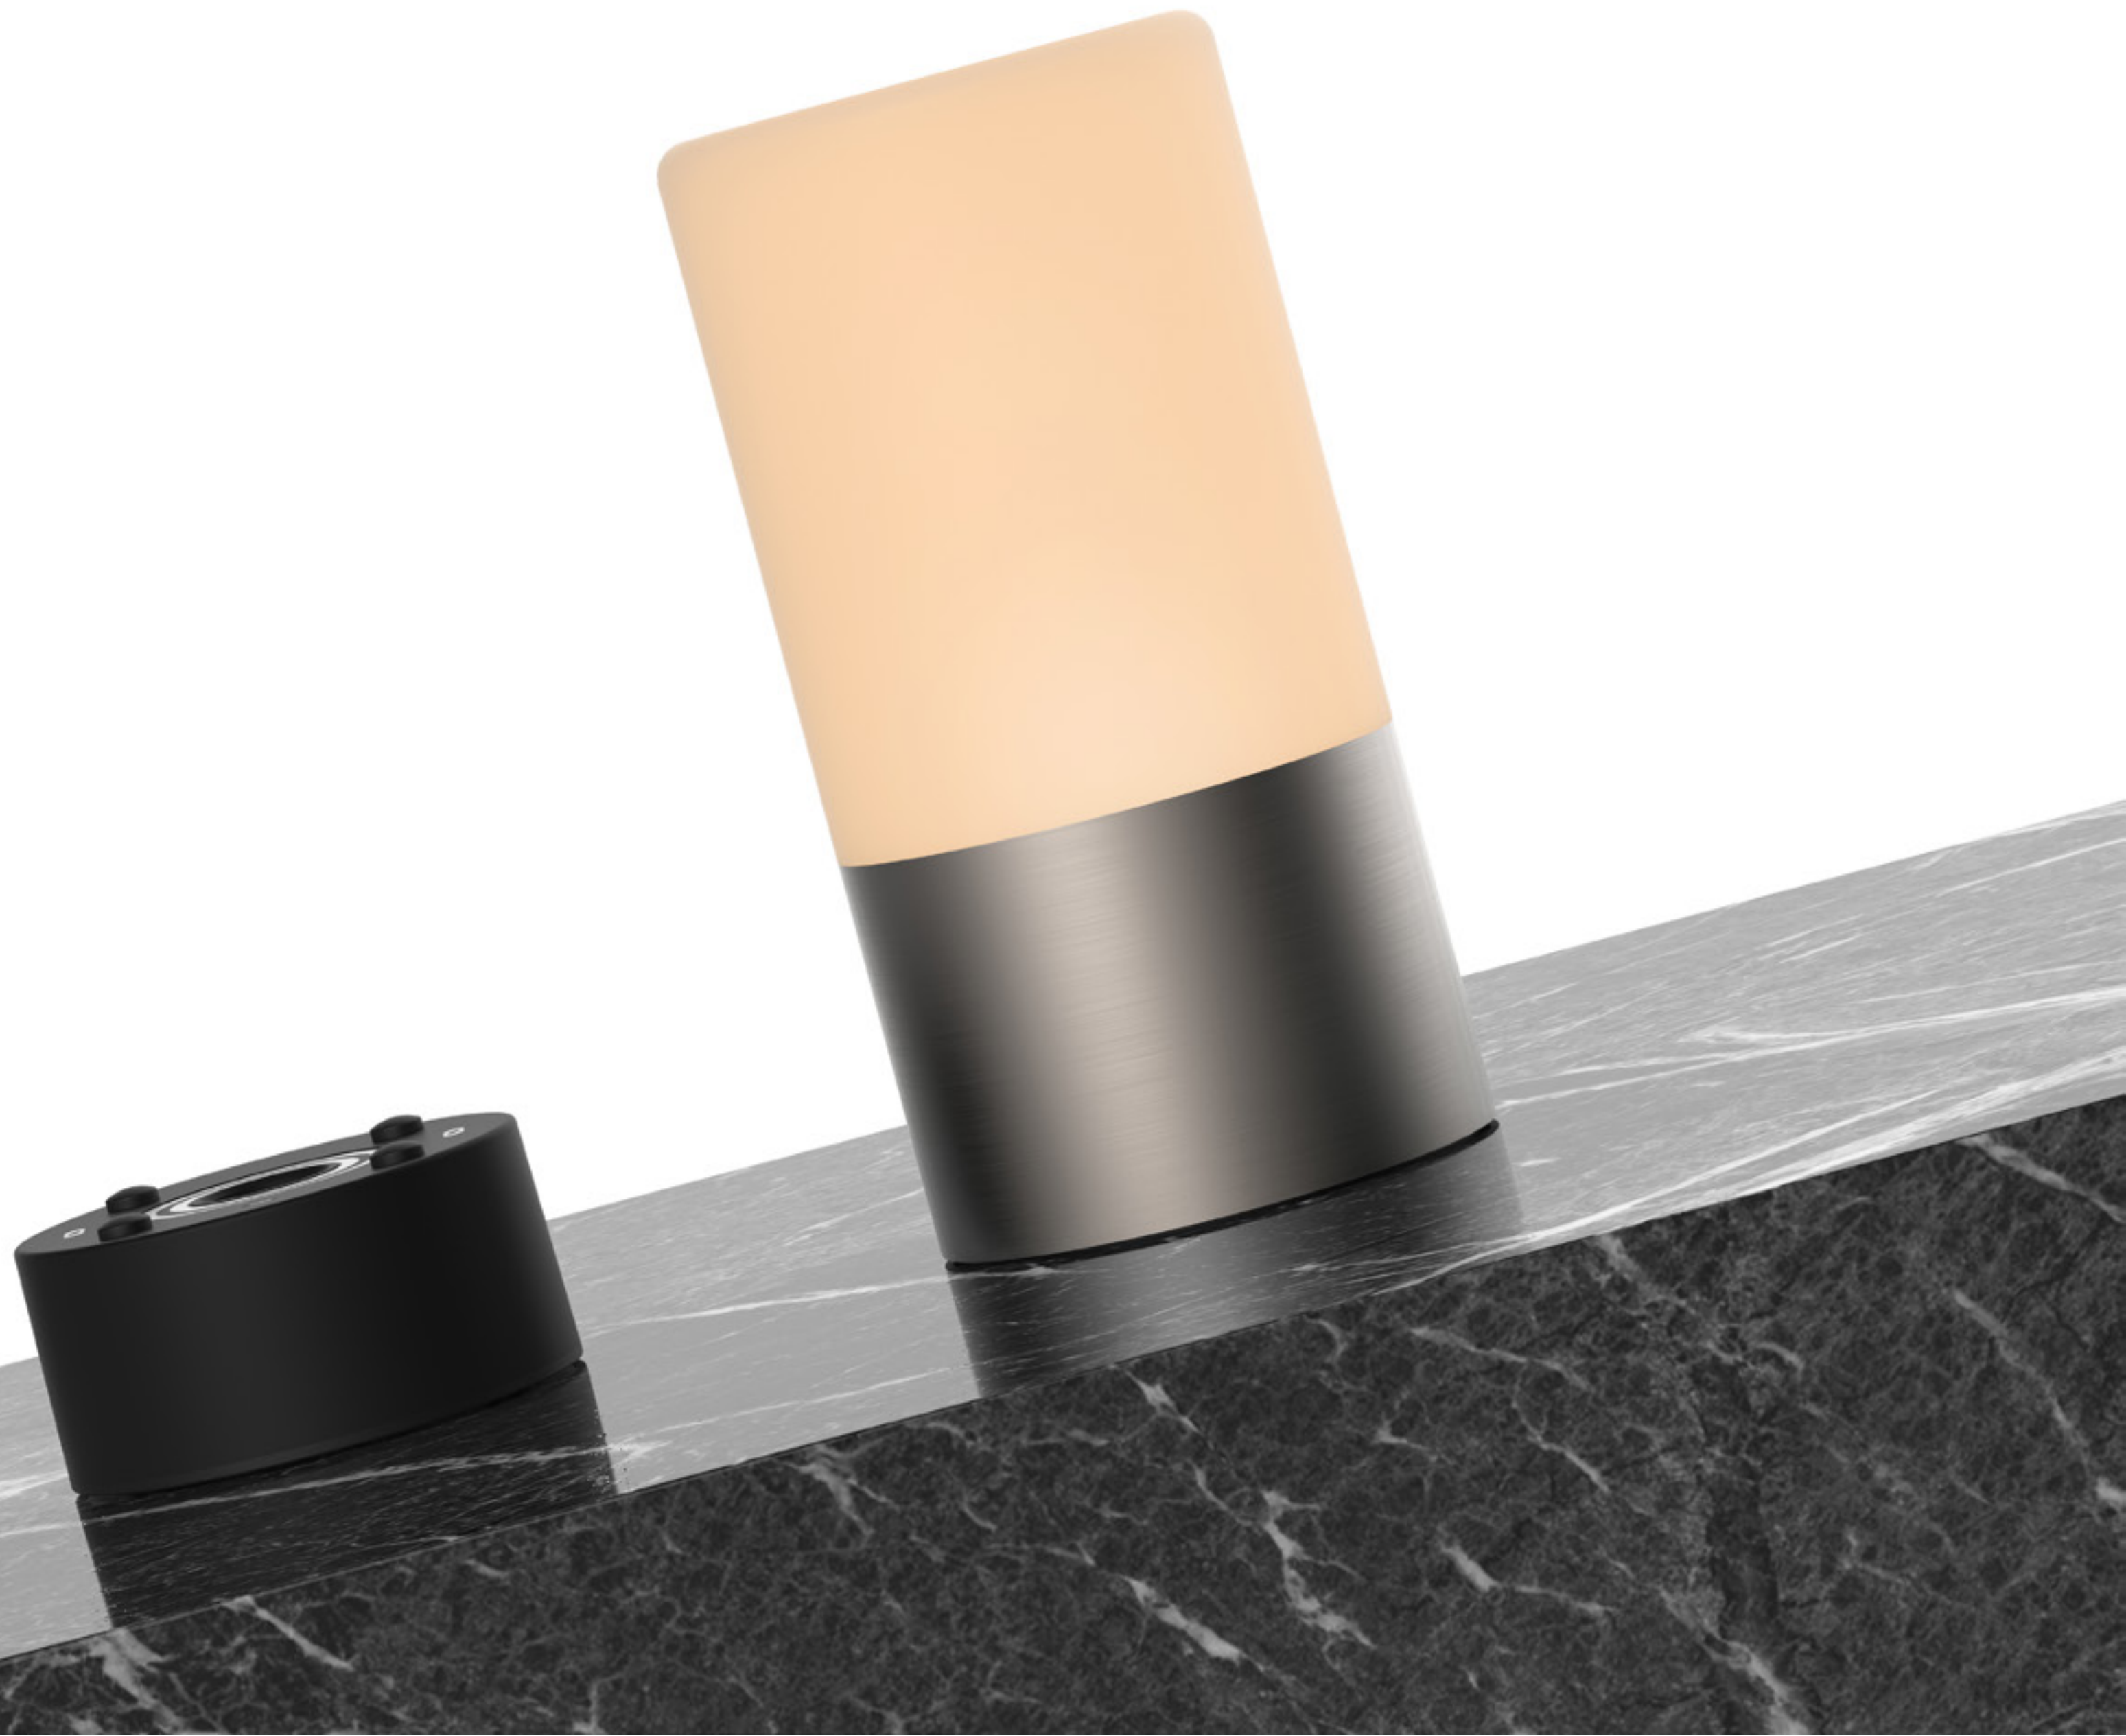

Waterproof. Worry-Free

All of our Lumière's and Engines are **fully IP65 rated**. Ideal for offshore exploration, bath-time relaxation and everything in between.

IP65

Non-Slip as Standard

A **high-grade silicone gasket** combined with the weight of our hand-crafted Lumières provides **exceptional grip on most surfaces.**

Serving All Your Power Needs

Inspired by serving trays, the new Voltra Horizon Ten charger is amazingly **minimal and useful**. Move, charge, control and store up to **ten Engines or Lamps**.

Slimline Super-Charging

At only **18mm thin**, the Voltra Horizon Ten charger is **exceptionally discreet and convenient** to store.

One to the Power of Three-Dimensions

Horizon Ten features our **Gravity Charging System**.
Magnetically connect and charge Voltra engines on a
table or wall.