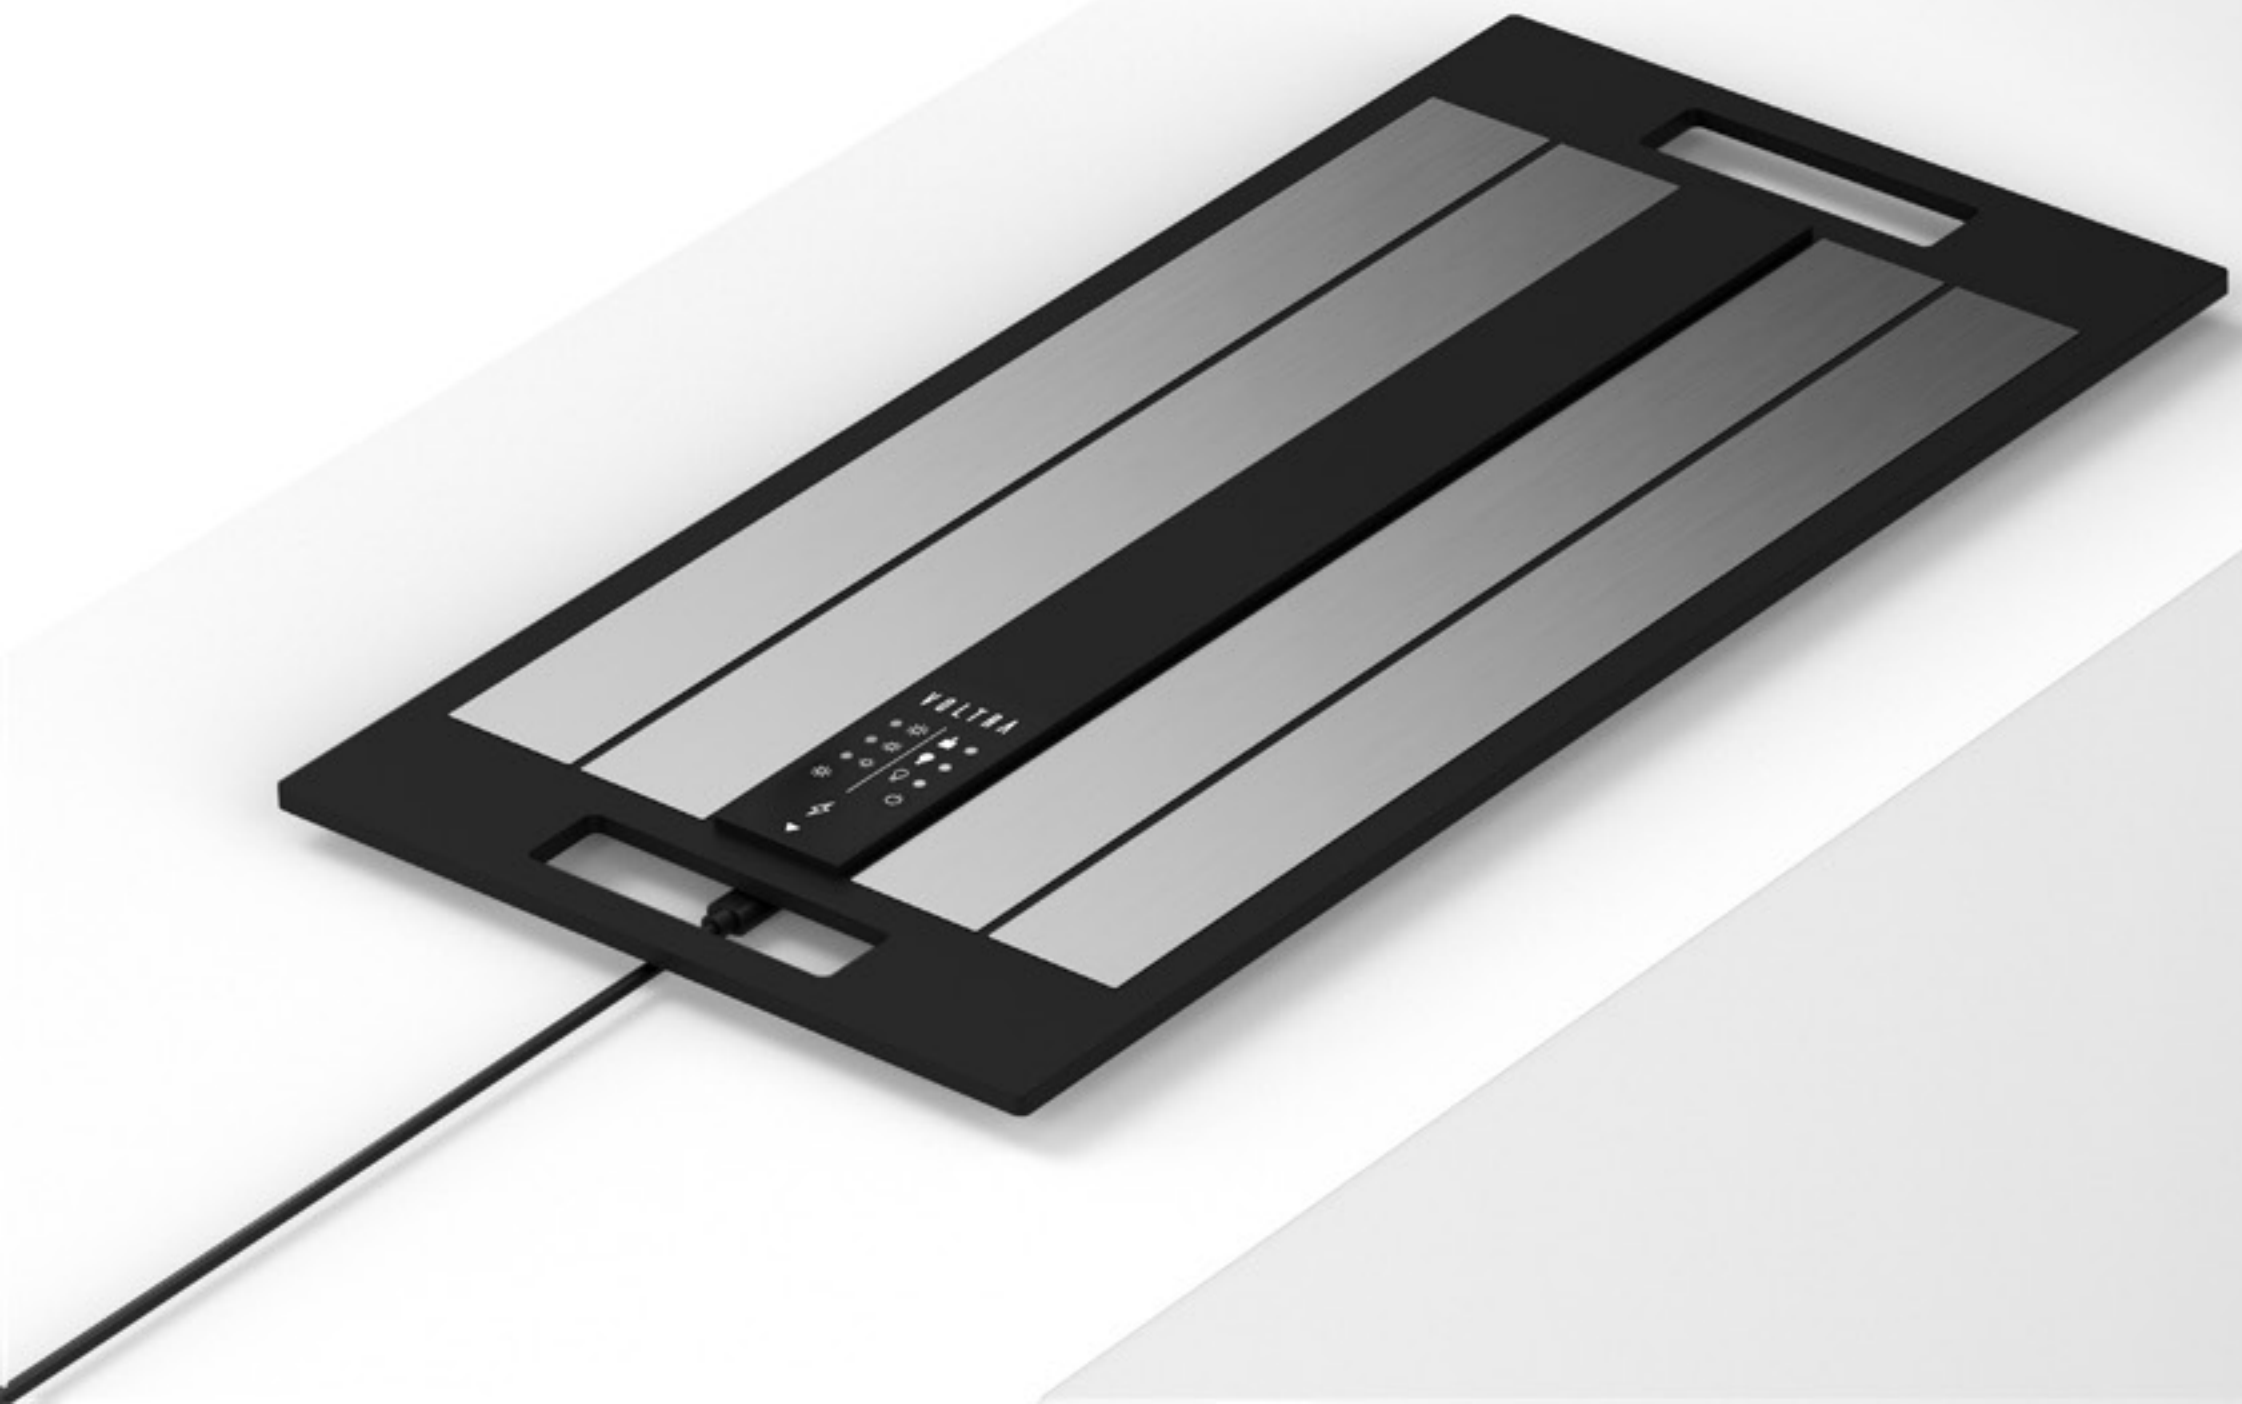

Waterproof. Worry-Free

All of our Lumière's and Engines are **fully IP65 rated**. Ideal for offshore exploration, bath-time relaxation and everything in between.

IP65

Non-Slip as Standard

A **high-grade silicone gasket** combined with the weight of our hand-crafted Lumières provides **exceptional grip on most surfaces.**

Serving All Your Power Needs

Inspired by serving trays, the new Voltra Horizon Ten charger is amazingly **minimal and useful**. Move, charge, control and store up to **ten Engines or Lamps**.

Slimline Super-Charging

At only **18mm thin**, the Voltra Horizon Ten charger is **exceptionally discreet and convenient** to store.

One to the Power of Three-Dimensions

Horizon Ten features our **Gravity Charging System**.
Magnetically connect and charge Voltra engines on a
table or wall.

Night Night. Not Night Light

Locating the status **light on the back** of Solo Pad means **no pulsing lights disrupt your peace.**

USB-Convenience

Horizon Solo also features the **convenience** of **USB-C connectivity**.