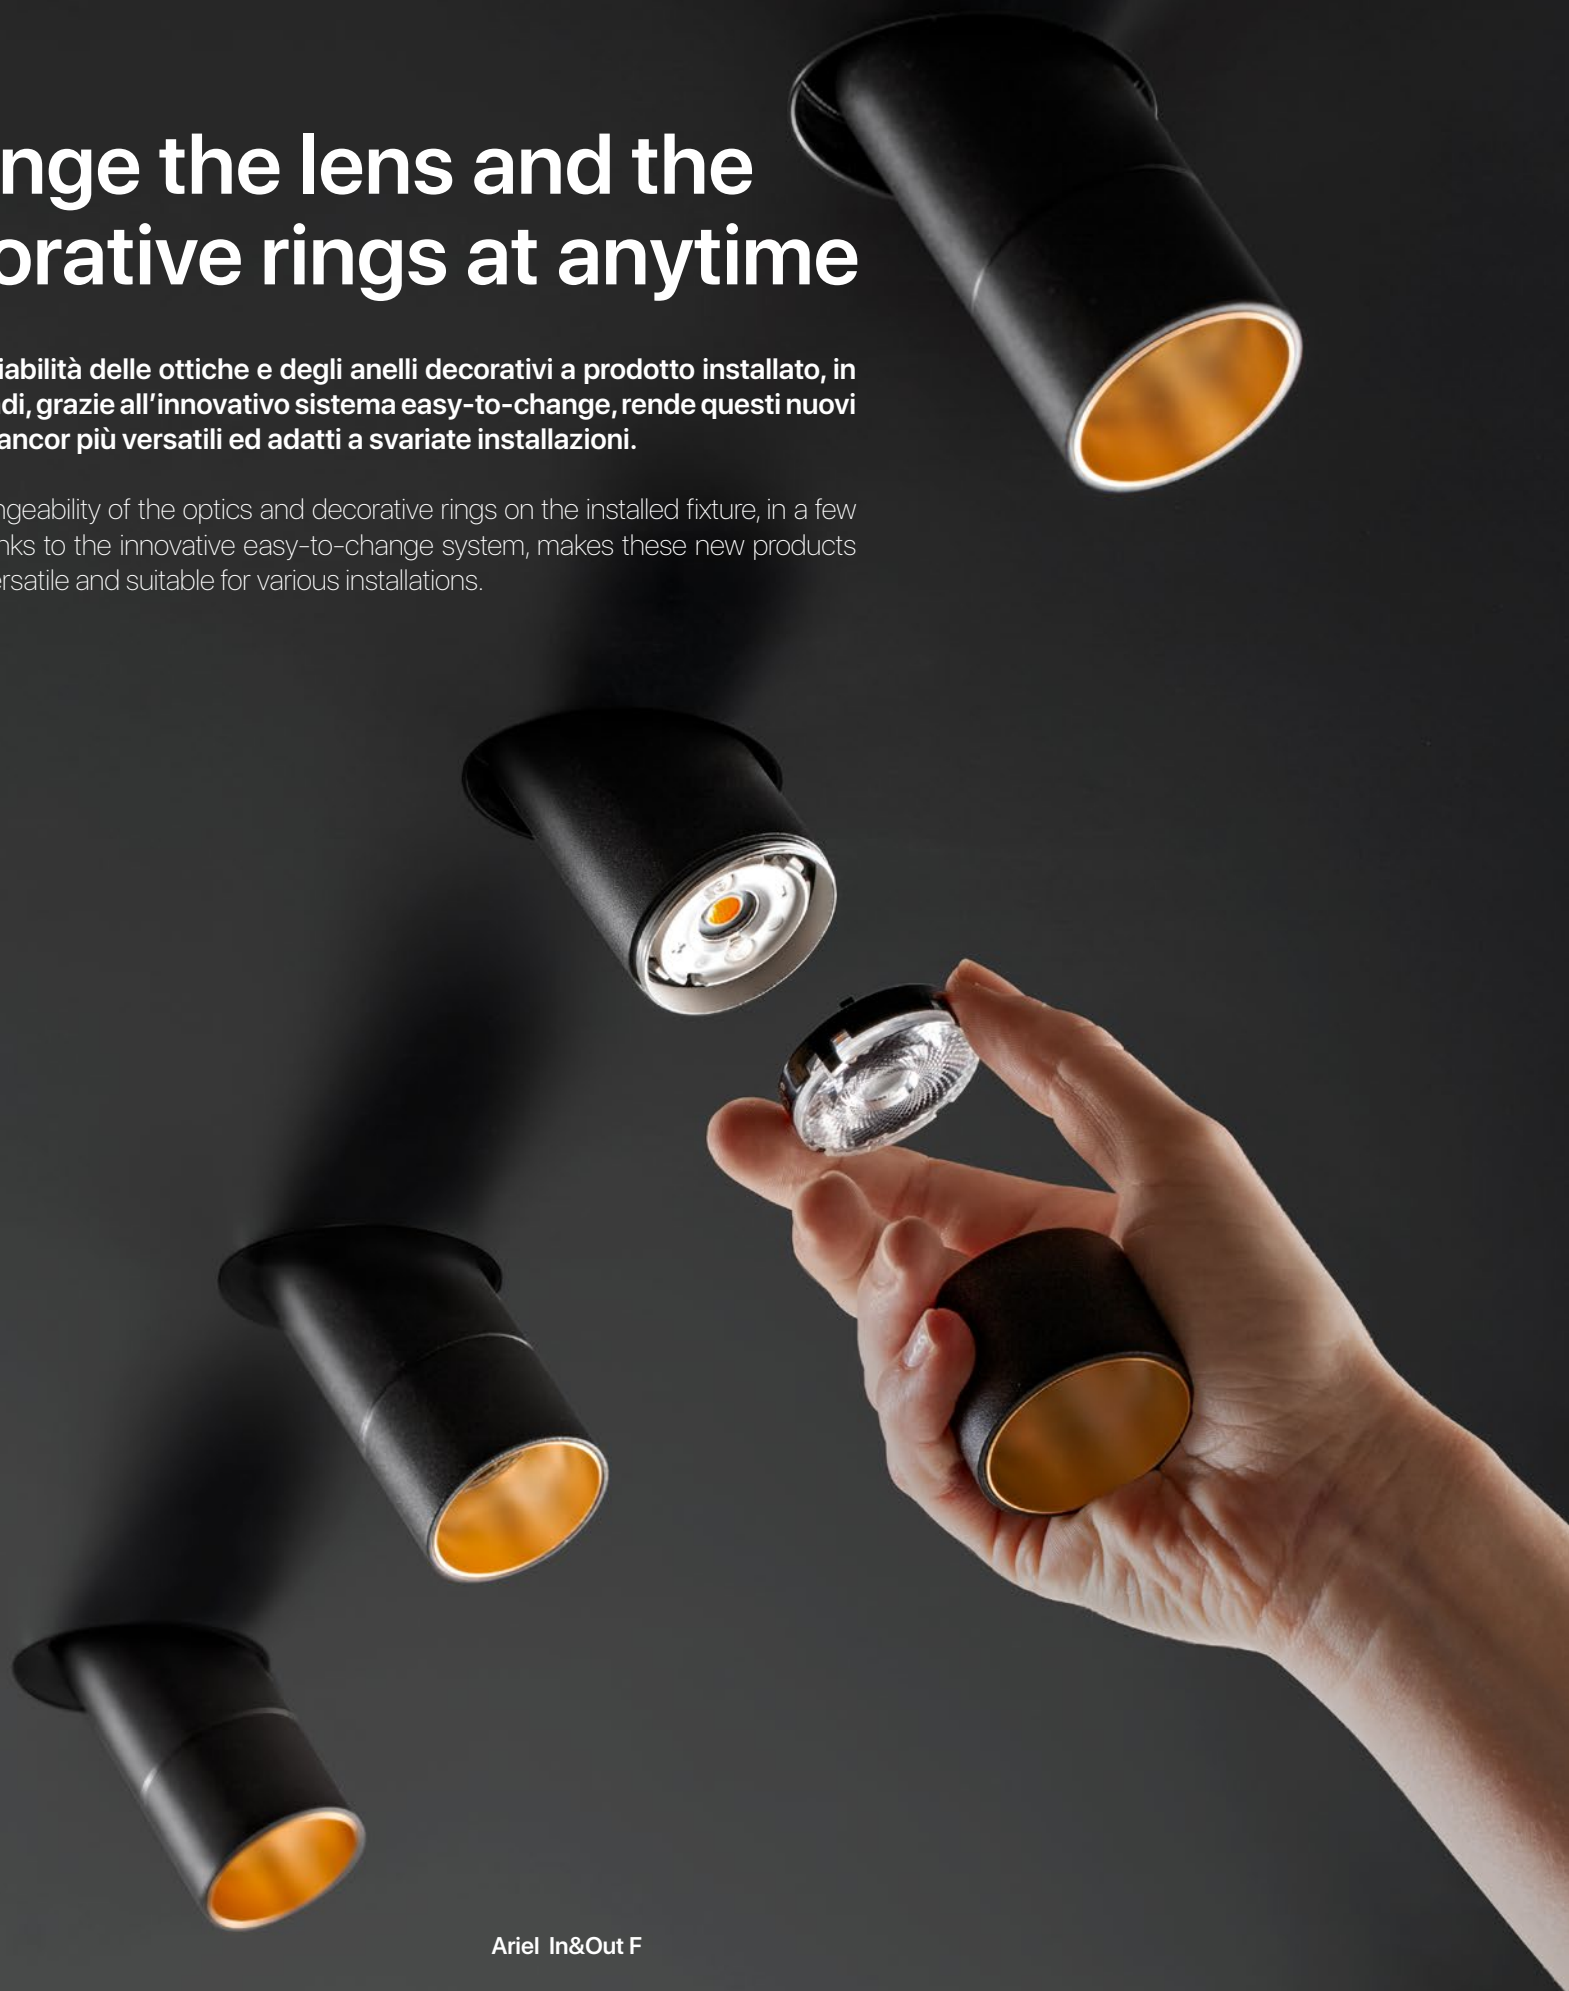

18° Lens
spot

24° Lens
medium

33° Lens
flood

52° Lens
wide

Change the lens and the decorative rings at anytime

L'intercambiabilità delle ottiche e degli anelli decorativi a prodotto installato, in pochi secondi, grazie all'innovativo sistema easy-to-change, rende questi nuovi apparecchi ancor più versatili ed adatti a svariate installazioni.

The interchangeability of the optics and decorative rings on the installed fixture, in a few seconds, thanks to the innovative easy-to-change system, makes these new products even more versatile and suitable for various installations.